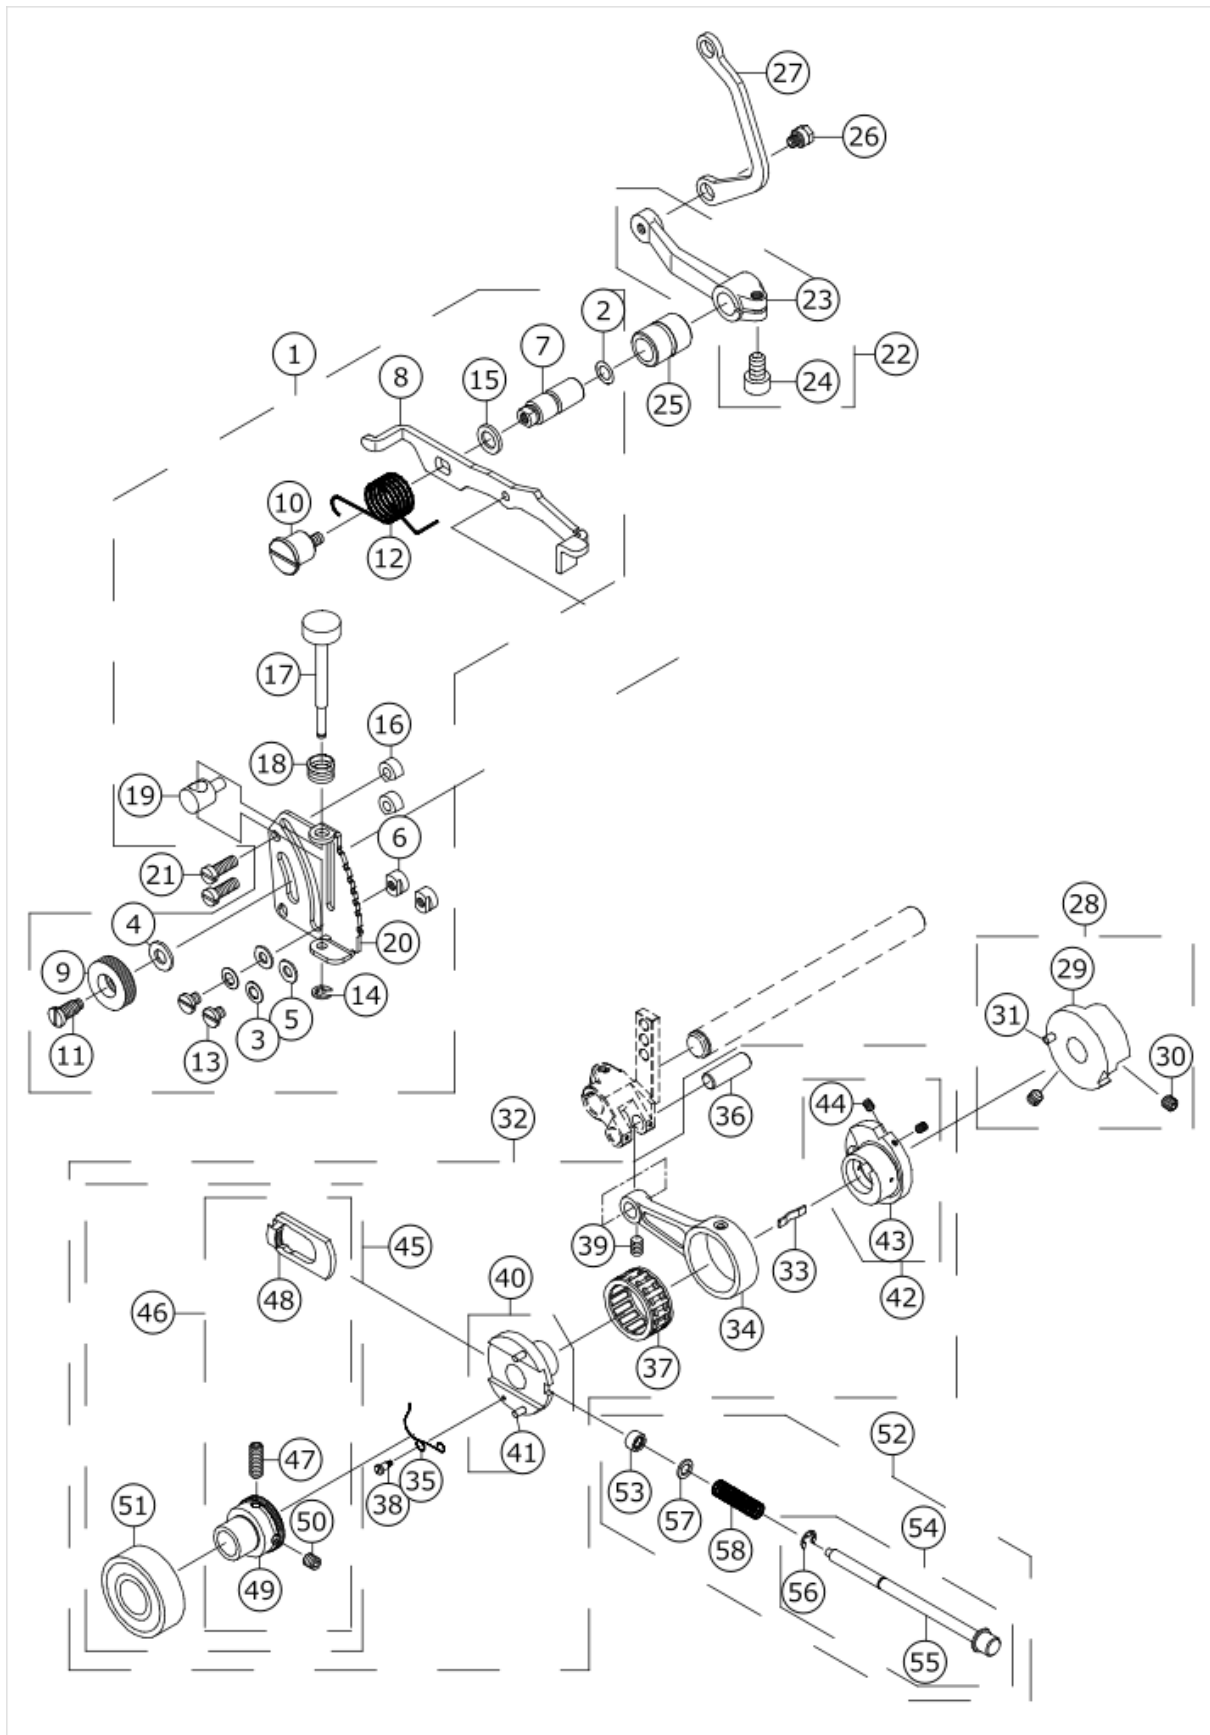

FEED MECHANISM COMPONENTS (1)

No.	品番	品名	備考	子部品	消耗品	個数
1	40159707	FEED DOG SEAT COMB.				1.00
2	70000140	O-RING		*		1.00
3	70000344	GASKET		*		2.00
4	70000345	WASHER		*		1.00
5	70000349	WASHER		*		2.00
6	70000372	FIXED BLOCK		*		2.00
7	70000373	ADJUSTING SEAT		*		1.00
8	70000379	ADJUSTING PLATE		*		1.00
9	70000450	NUT		*		1.00
10	70000495	SCREW		*		1.00
11	70000542	E_SCREW		*		1.00
12	70000601	SPRING		*		1.00
13	70000512	E_SCREW		*		2.00
14	70000131	E_CIRCLIPS		*		1.00
15	70000353	WASHER		*		1.00
16	40159702	SPACER		*		2.00
17	40159703	ADJUSTING SCREW		*		1.00
18	40159704	SPRING		*		1.00
19	40159705	BLOCK		*		1.00
20	40159706	FEED DOG SEAT		*		1.00
21	70000523	E_SCREW				2.00
22	70000370	DIFFERENTIAL CONNECTING ROD ASM.				1.00
23	70000369	DIFFERENTIAL CONNECTING ROD		*		1.00
24	70000590	M_SCREW		*		1.00
25	40159700	BUSHING				1.00
26	70000552	E_SCREW				1.00
27	40159701	CONNECTING ROD				1.00
28	70000276	ADJUSTING WHEEL				1.00
29	70000275	ADJUSTING WHEEL		*		1.00
30	70000582	M_SCREW		*		2.00
31	70000666	PIN		*		1.00
32	40159709	CONNECTING ROD COMB.				1.00
33	70000162	SPRING PLATE		*		1.00
34	70000277	CONNECTING ROD		*		1.00
35	70000602	SPRING		*		1.00
36	70000662	PIN		*		1.00
37	70000698	BEARING		*		1.00
38	40159629	M_SCREW		*		1.00
39	70000503	E_SCREW		*		1.00
40	70000282	ECCENTRIC		*		1.00
41	70000665	PIN		*		2.00
42	70000289	ECCENTRIC		*		1.00
43	70000288	ECCENTRIC		*		1.00
44	70000502	E_SCREW		*		2.00
45	70000741	ADJUSTING WHEEL COMB.		*		1.00
46	70000740	ADJUSTING WHEEL		*		1.00
47	70000583	M_SCREW		*		1.00
48	70000738	SLIDE BLOCK		*		1.00
49	70000739	ADJUSTING WHEEL		*		1.00
50	70000582	M_SCREW		*		1.00