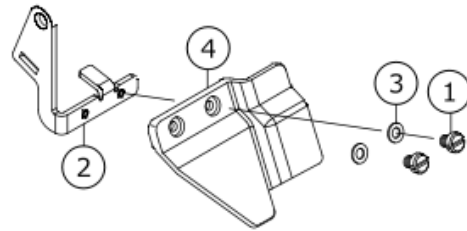

TAPE INSERTION COMPONENTS