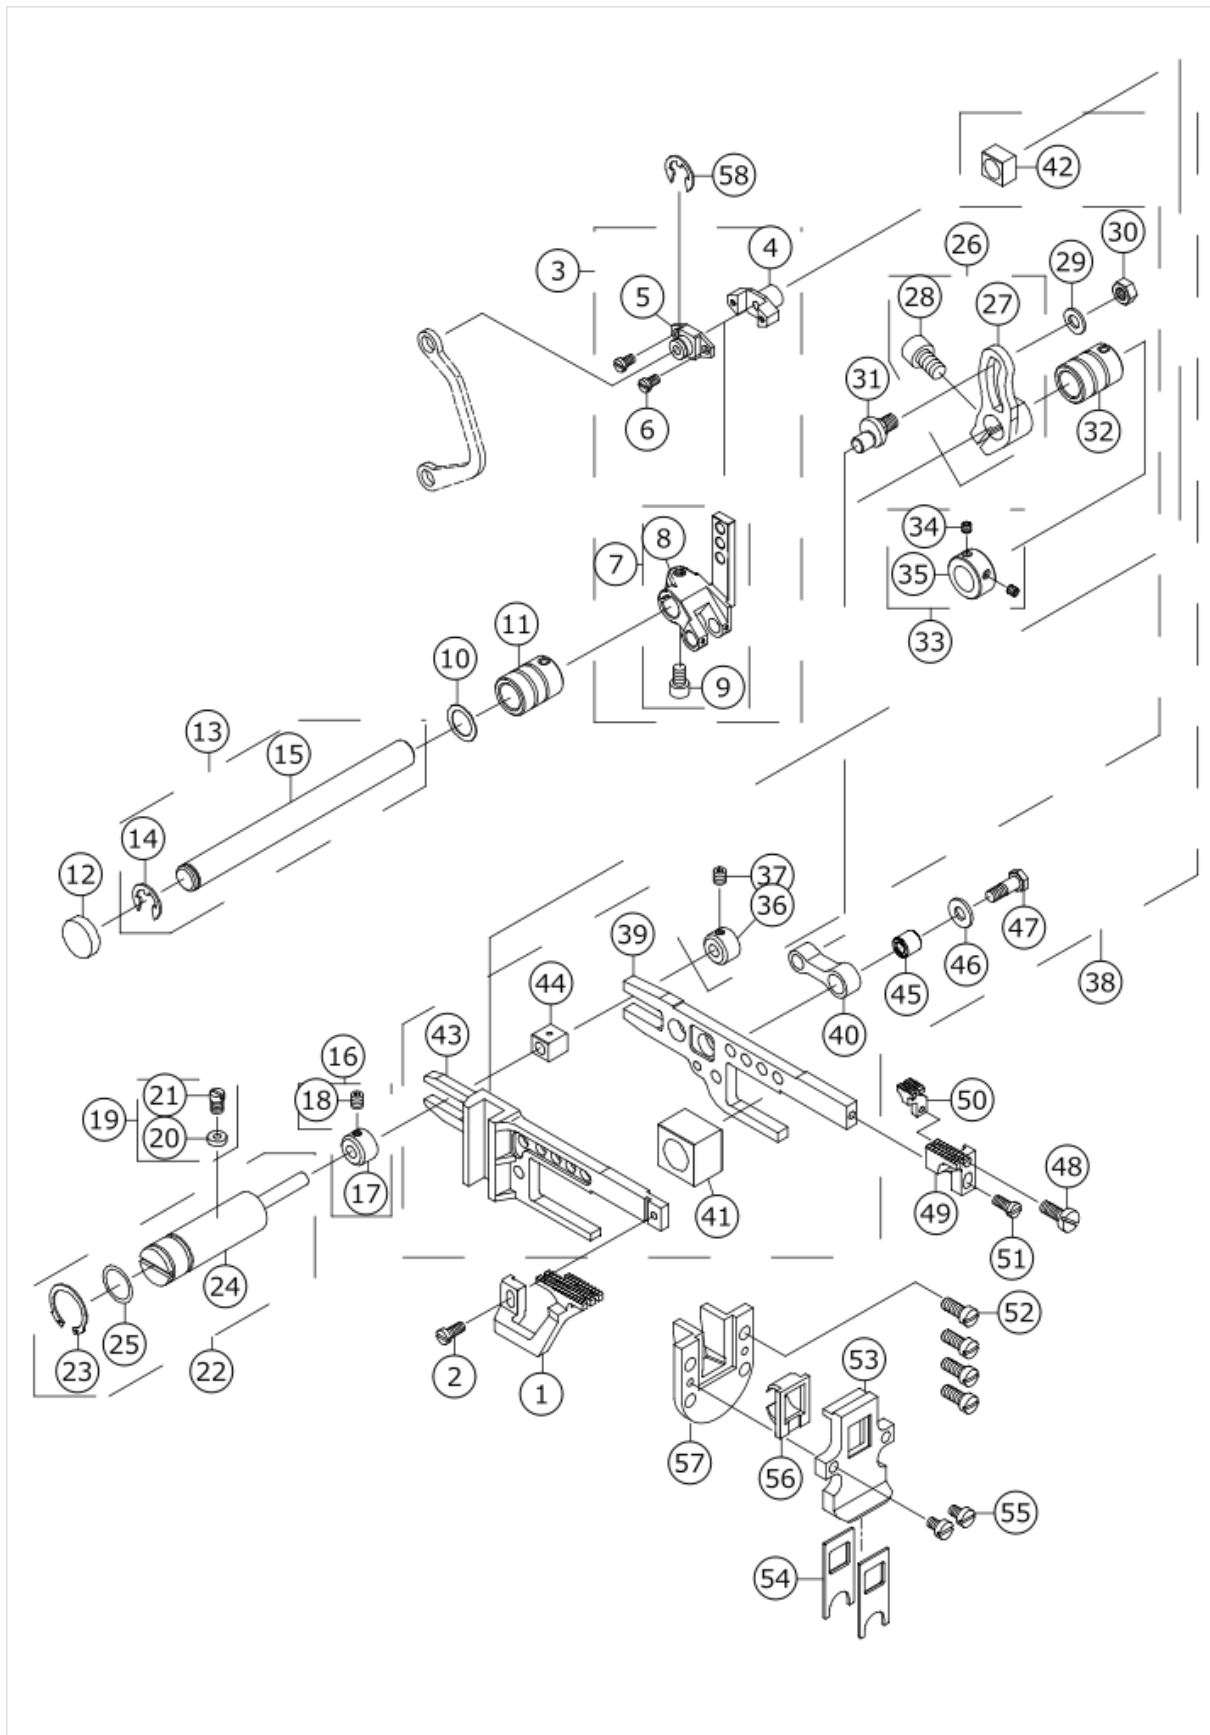

FEED MECHANISM COMPONENTS (2)

No.	品番	品名	備考	子部品	消耗品	個数
1	*****	FEED DOG	REFER MO-6800D GAUGE TABLE			1.00
2	70000509	E_SCREW				1.00
3	70000683	CRANK COMB.				1.00
4	70000374	ROCKING SEAT		*		1.00
5	70000375	ROCKING SEAT		*		1.00
6	70000558	E_SCREW		*		2.00
7	70000684	CRANK		*		1.00
8	70000681	CRANK		*		1.00
9	70000590	M_SCREW		*		1.00
10	70000361	WASHER				1.00
11	70000280	BUSHING				1.00
12	70000446	OIL SEAL				1.00
13	40159717	ECCENTRIC SHAFT COMB.				1.00
14	70000133	E_CIRCLIPS		*		1.00
15	40159716	ECCENTRIC SHAFT		*		1.00
16	70000435	COLLAR				1.00
17	70000433	COLLAR		*		1.00
18	70000522	E_SCREW		*		1.00
19	70000147	OIL SEAL COMB.				1.00
20	70000138	OIL SEAL		*		1.00
21	70000548	E_SCREW		*		1.00
22	70000734	ECCENTRIC SHAFT				1.00
23	70000135	E_CIRCLIPS		*		1.00
24	70000733	ECCENTRIC SHAFT		*		1.00
25	70000141	O-RING		*		1.00
26	70000685	CRANK				1.00
27	70000682	CRANK		*		1.00
28	70000590	M_SCREW		*		1.00
29	70000356	WASHER				1.00
30	70000458	NUT				1.00
31	70000688	ADJUSTING SHAFT				1.00
32	70000410	BUSHING				1.00
33	40159676	COLLAR				1.00
34	70000522	E_SCREW		*		2.00
35	40159715	COLLAR		*		1.00
36	70000433	COLLAR				1.00
37	70000522	E_SCREW				1.00
38	70000731	FEED DOG SEAT COMB.				1.00
39	70000422	FEED DOG SEAT		*		1.00
40	70000423	CONNECTING ROD		*		1.00
41	70000429	SLIDE BLOCK		*		1.00
42	70000686	SLIDE BLOCK		*		1.00
43	70000689	FEED DOG SEAT		*		1.00
44	70000732	SLIDE BLOCK		*		1.00
45	70000317	BUSHING		*		1.00
46	70000346	GASKET		*		1.00
47	70000514	E_SCREW		*		1.00
48	70000572	M_SCREW				1.00
49	*****	FEED DOG	REFER MO-6800D GAUGE TABLE			1.00