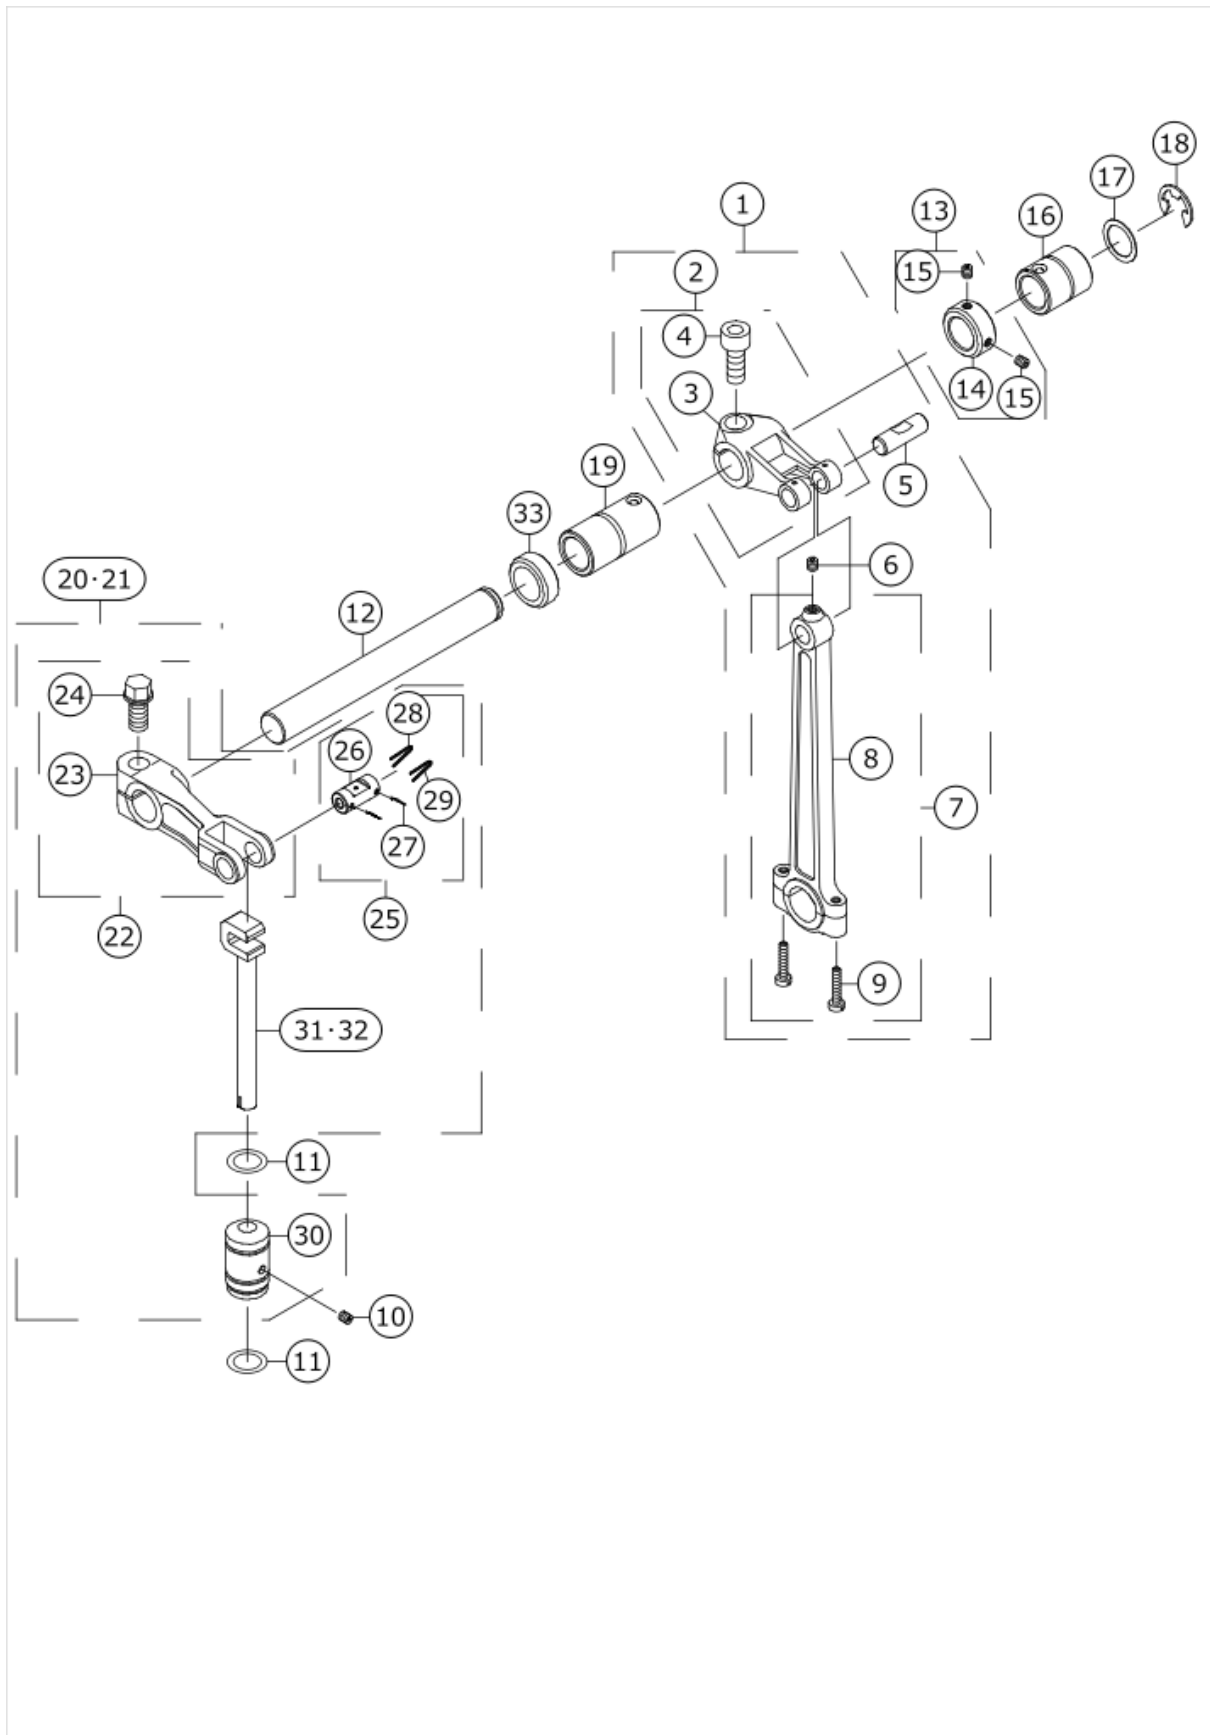

NEEDLE DRIVING SHAFT COMPONENTS

No.	品番	品名	備考	子部品	消耗品	個数
1	40159615	SHAFT COMB.				1.00
2	70000643	SHAFT		*		1.00
3	70000640	NEEDLE BAR ROCKER		*		1.00
4	70000588	M_SCREW		*		1.00
5	70000646	PIN		*		1.00
6	70000522	E_SCREW		*		1.00
7	40159618	CONNECTING ROD COMB.		*		1.00
8	40159617	CONNECTING ROD		*		1.00
9	70000578	M_SCREW		*		2.00
10	70000503	E_SCREW				1.00
11	70000141	O-RING				2.00
12	40167349	ARBOR				1.00
13	70000437	COLLAR				1.00
14	70000432	COLLAR		*		1.00
15	70000522	E_SCREW		*		2.00
16	70000637	BUSHING				1.00
17	70000362	WASHER				1.00
18	70000134	E_CIRCLIPS				1.00
19	40167347	BUSHING				1.00
20	40167355	NEEDLE BAR COMB.(44H SIZE)	FOR 14D-44H			1.00
21	40167348	NEEDLE BAR COMB.				1.00
22	70000633	CONNECTING ROD COMB.		*		1.00
23	70000632	CONNECTING ROD		*		1.00
24	70000593	M_SCREW		*		1.00
25	40169823	SHAFT COMB.		*		1.00
26	40167350	SHAFT		*		1.00
27	70000728	OIL YARN		*		4.00
28	CQ200000000	COTTON OIL WICK D=2		*		0.03
29	CQ202000000	COTTON OIL WICK D=2		*		0.03
30	40167352	BUSHING		*		1.00
31	40167354	NEEDLE BAR (44H)	FOR 14D-44H	*		1.00
32	40167351	NEEDLE BAR		*		1.00
33	40167356	OIL SEAL				1.00