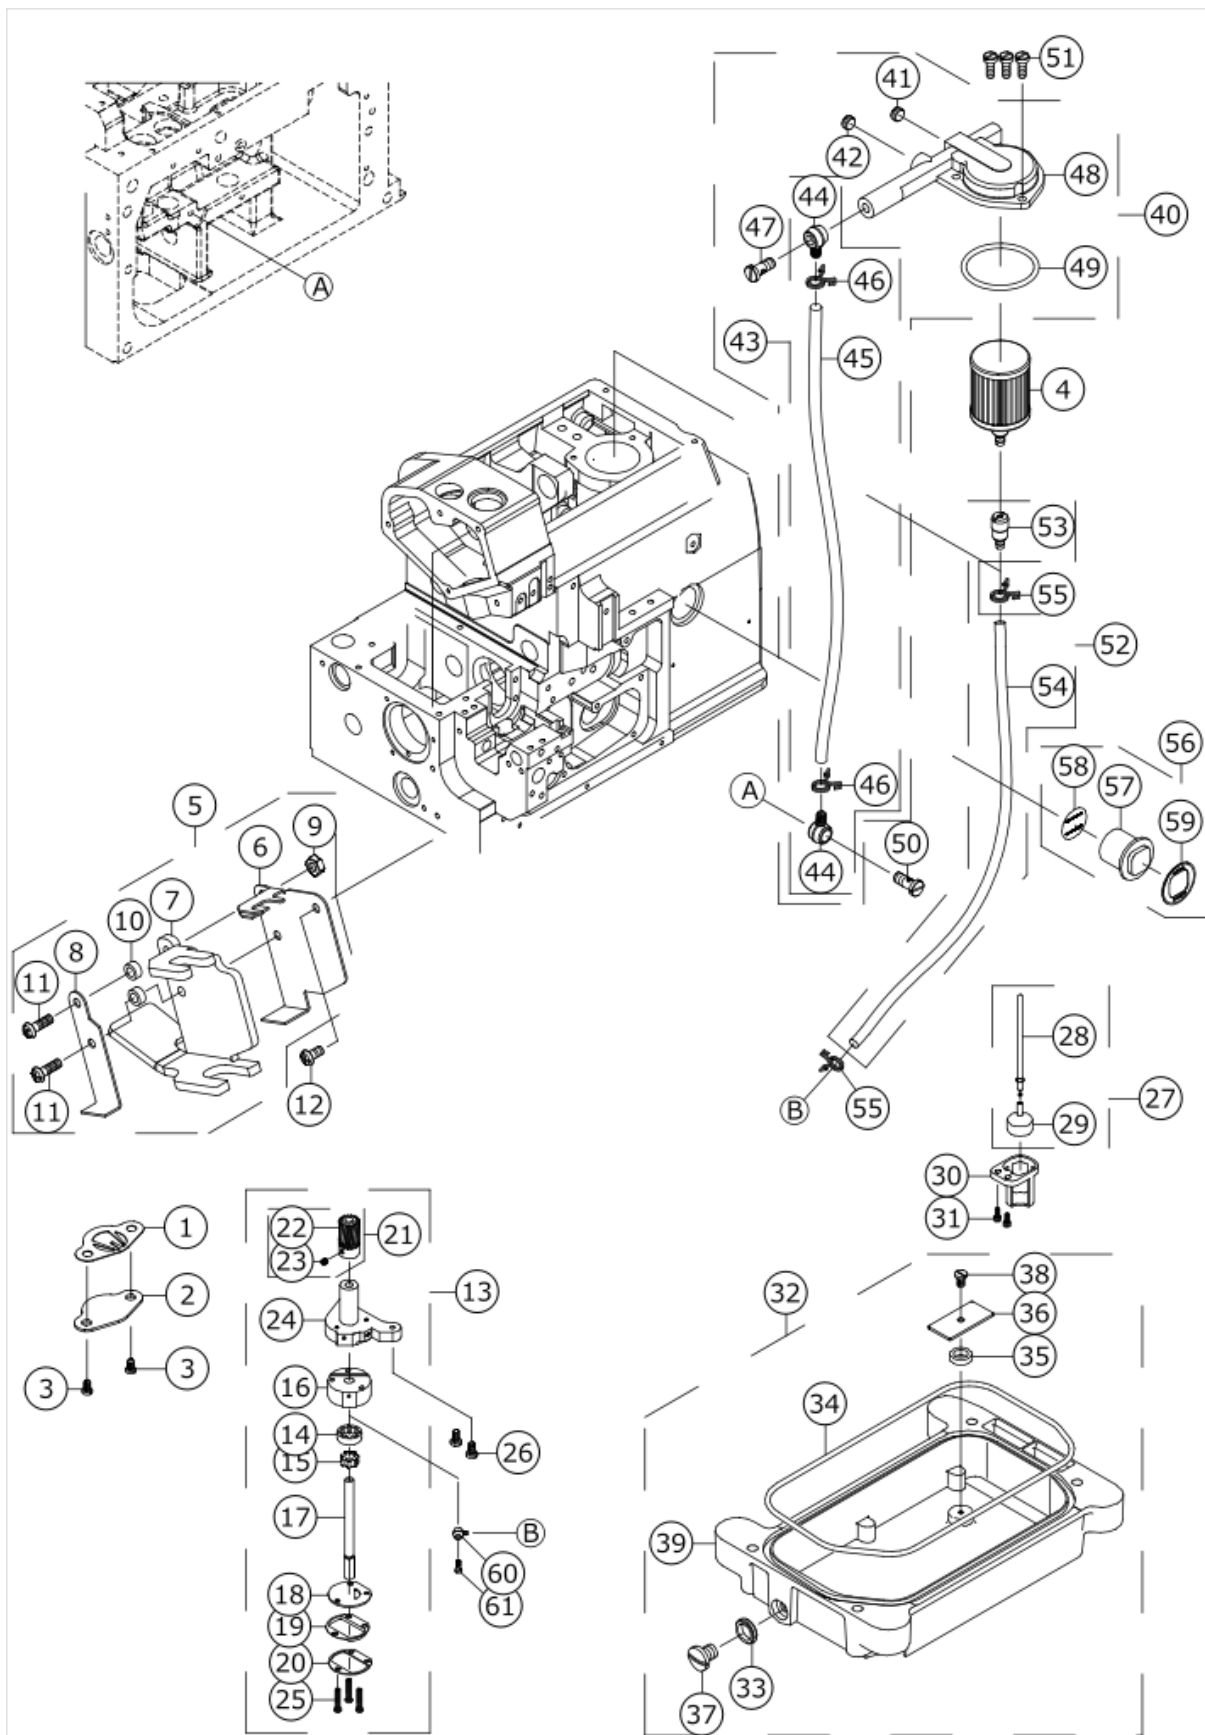

LUBRICATION MECHANISM COMPONENTS

No.	品番	品名	備考	子部品	消耗品	個数
1	40167377	LOOPER FELT PRESSER				1.00
2	40167376	LOOPER FELT COVER				1.00
3	70000538	E_SCREW				2.00
4	70000312	OIL FILTER				1.00
5	40169819	NEEDLE LUBRICATION FELT COMB.				1.00
6	40167386	NEEDLE LUBRICATION FELT SEAT		*		1.00
7	40167387	NEEDLE LUBRICATION FELT		*		1.00
8	40167388	FELT PRESSER		*		1.00
9	40167389	NUT		*		1.00
10	40169818	WASHER		*		2.00
11	40167390	M_SCREW		*		2.00
12	40167391	M_SCREW				1.00
13	40167366	PUMP COMB.				1.00
14	70000148	GEAR		*		1.00
15	40159765	GEAR		*		1.00
16	40167372	PUMP BODY		*		1.00
17	70000712	SHAFT		*		1.00
18	70000717	PUMP COVER		*		1.00
19	70000710	FILTER NET		*		1.00
20	70000711	GASKET		*		1.00
21	40169820	GEAR		*		1.00
22	70000258	WORM WHEEL		*		1.00
23	70000582	M_SCREW		*		1.00
24	40167380	PUMP BODY		*		1.00
25	70000575	M_SCREW		*		3.00
26	70000527	E_SCREW				2.00
27	70000160	OIL INDICATOR ROD COMB.				1.00
28	70000159	OIL INDICATOR ROD		*		1.00
29	70000261	OIL INDICATOR		*		1.00
30	70000262	BAFFLE				1.00
31	70000521	E_SCREW				2.00
32	40159764	OIL RESERVOIR COMB.				1.00
33	70000146	OIL SEAL		*		1.00
34	70000273	O-RING		*		1.00
35	70000381	MAGNET		*		1.00
36	70000382	BAFFLE		*		1.00
37	70000533	E_SCREW		*		1.00
38	70000518	E_SCREW		*		1.00
39	40159763	OIL RESERVOIR COMB.		*		1.00
40	40235230	OIL_FILTER_ASM.				1.00
41	40235232	M_SCREW		*		1.00
42	*****	E_SCREW				1.00
43	40235233	OIL_TUBE_GROUP		*		1.00
44	70000323	JOINT		*		2.00
45	40235234	HOSE		*		1.00
46	70000658	SPRING CLAMP		*		2.00
47	70000532	E_SCREW		*		1.00
48	40235231	OIL_FILTER		*		1.00
49	70000144	OIL_FILTER		*		1.00
50	70000532	E_SCREW				1.00