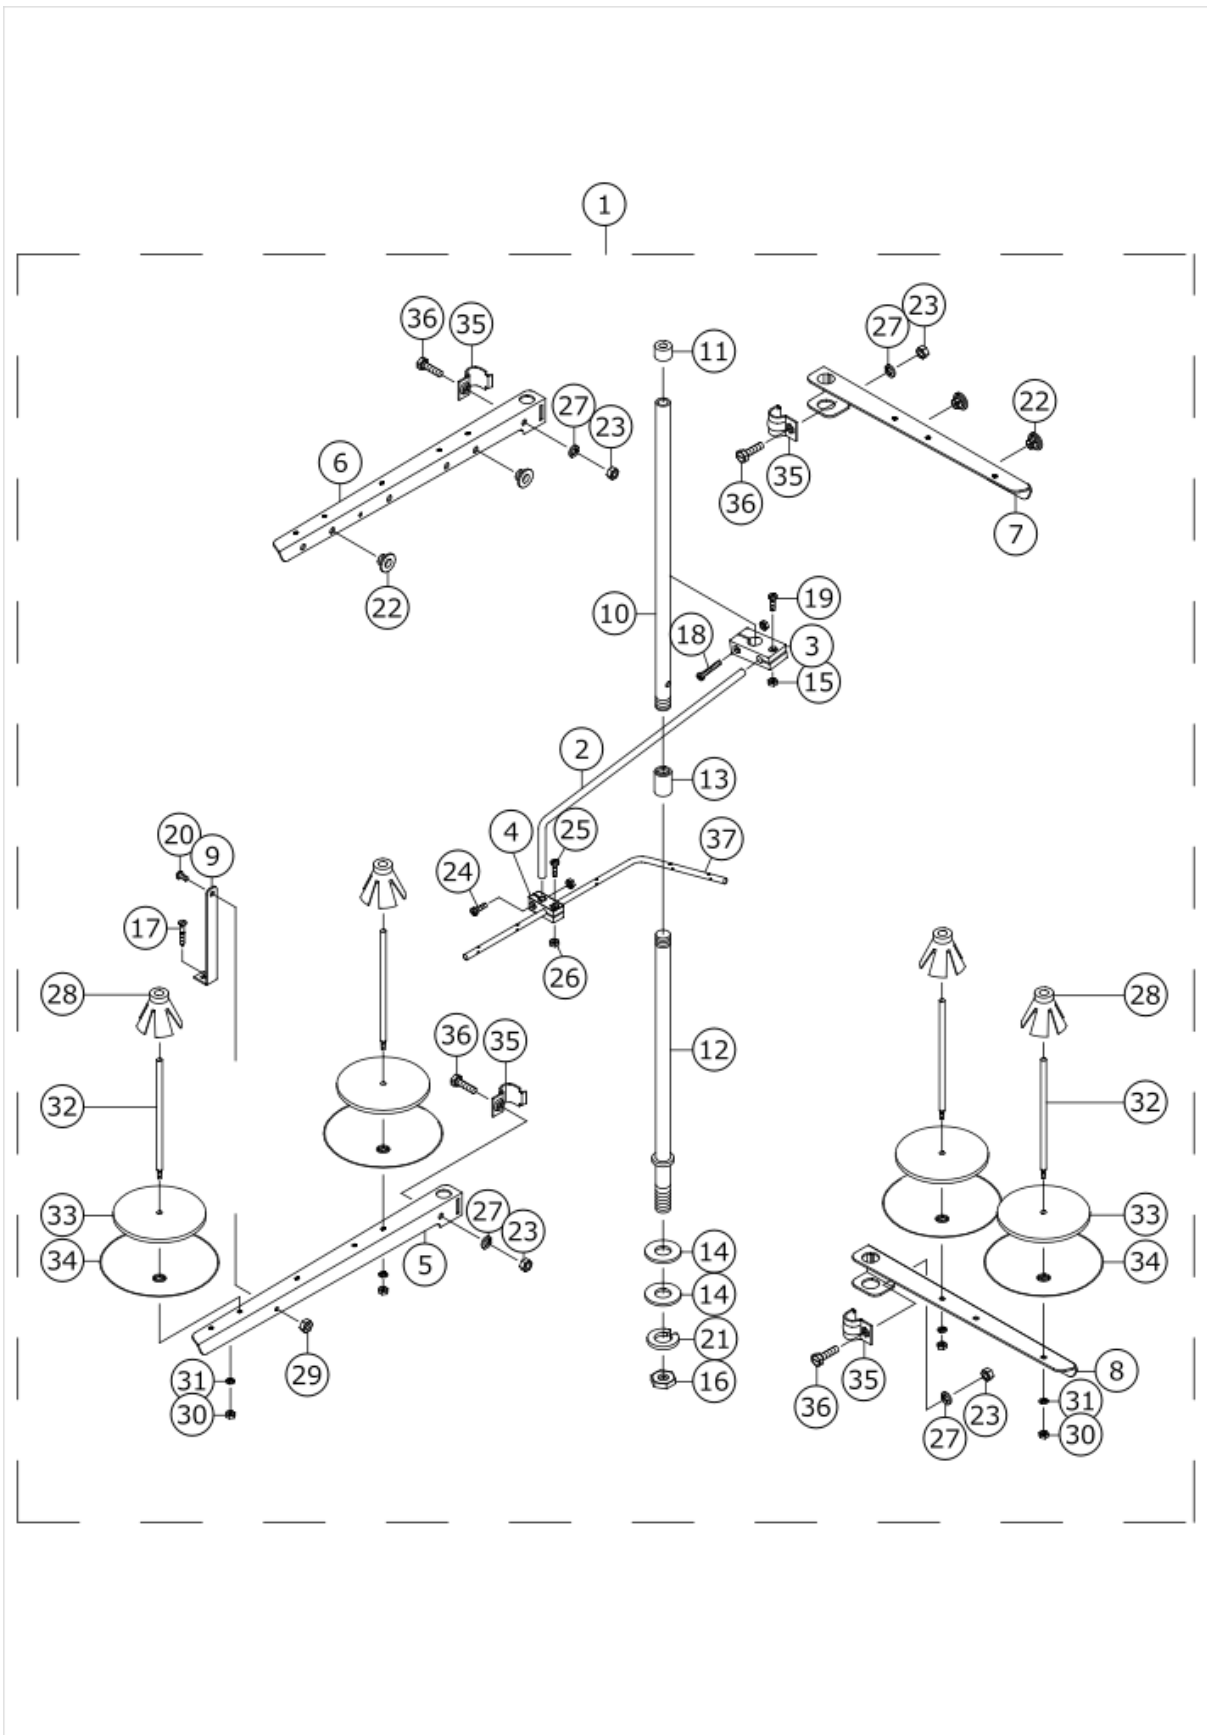

THREAD STAND COMPONENTS (FOR MO-6814D)

No.	品番	品名	備考	子部品	消耗品	個数
1	40179484	THREAD STAND COMB.				1.00
2	70000179	THREAD GUIDE BAR		*		1.00
3	70000180	FIXED SEAT		*		1.00
4	70000181	FIXED SEAT		*		1.00
5	70000182	THREAD GUIDE BAR		*		1.00
6	70000183	THREAD GUIDE BAR		*		1.00
7	70000184	THREAD GUIDE BAR		*		1.00
8	70000185	THREAD GUIDE BAR		*		1.00
9	70000186	SUPPORTER		*		1.00
10	70000188	THREAD STAND ROD		*		1.00
11	70000189	THREAD STAND COVER		*		1.00
12	70000190	THREAD STAND ROD		*		1.00
13	70000192	CONNECTING LOOP		*		1.00
14	70000354	WASHER		*		2.00
15	70000454	NUT		*		2.00
16	70000455	NUT		*		1.00
17	70000547	E_SCREW		*		1.00
18	70000579	M_SCREW		*		1.00
19	70000580	M_SCREW		*		1.00
20	70000581	M_SCREW		*		1.00
21	70000618	WASHER		*		1.00
22	70000219	PLUG		*		4.00
23	70000456	NUT		*		4.00
24	70000580	M_SCREW		*		1.00
25	70000580	M_SCREW		*		1.00
26	70000454	NUT		*		2.00
27	70000611	WASHER		*		4.00
28	70000218	THREAD STEADY BALL SEAT		*		4.00
29	70000454	NUT		*		1.00
30	70000454	NUT		*		4.00
31	70000615	WASHER		*		4.00
32	70000217	CONNECTING LOOP		*		4.00
33	70000216	SPONGY CUSHION		*		4.00
34	70000215	COILING SEAT		*		4.00
35	70000191	FIXED PLATE		*		4.00
36	70000589	M_SCREW		*		4.00
37	70000178	THREAD GUIDE PLATE		*		1.00