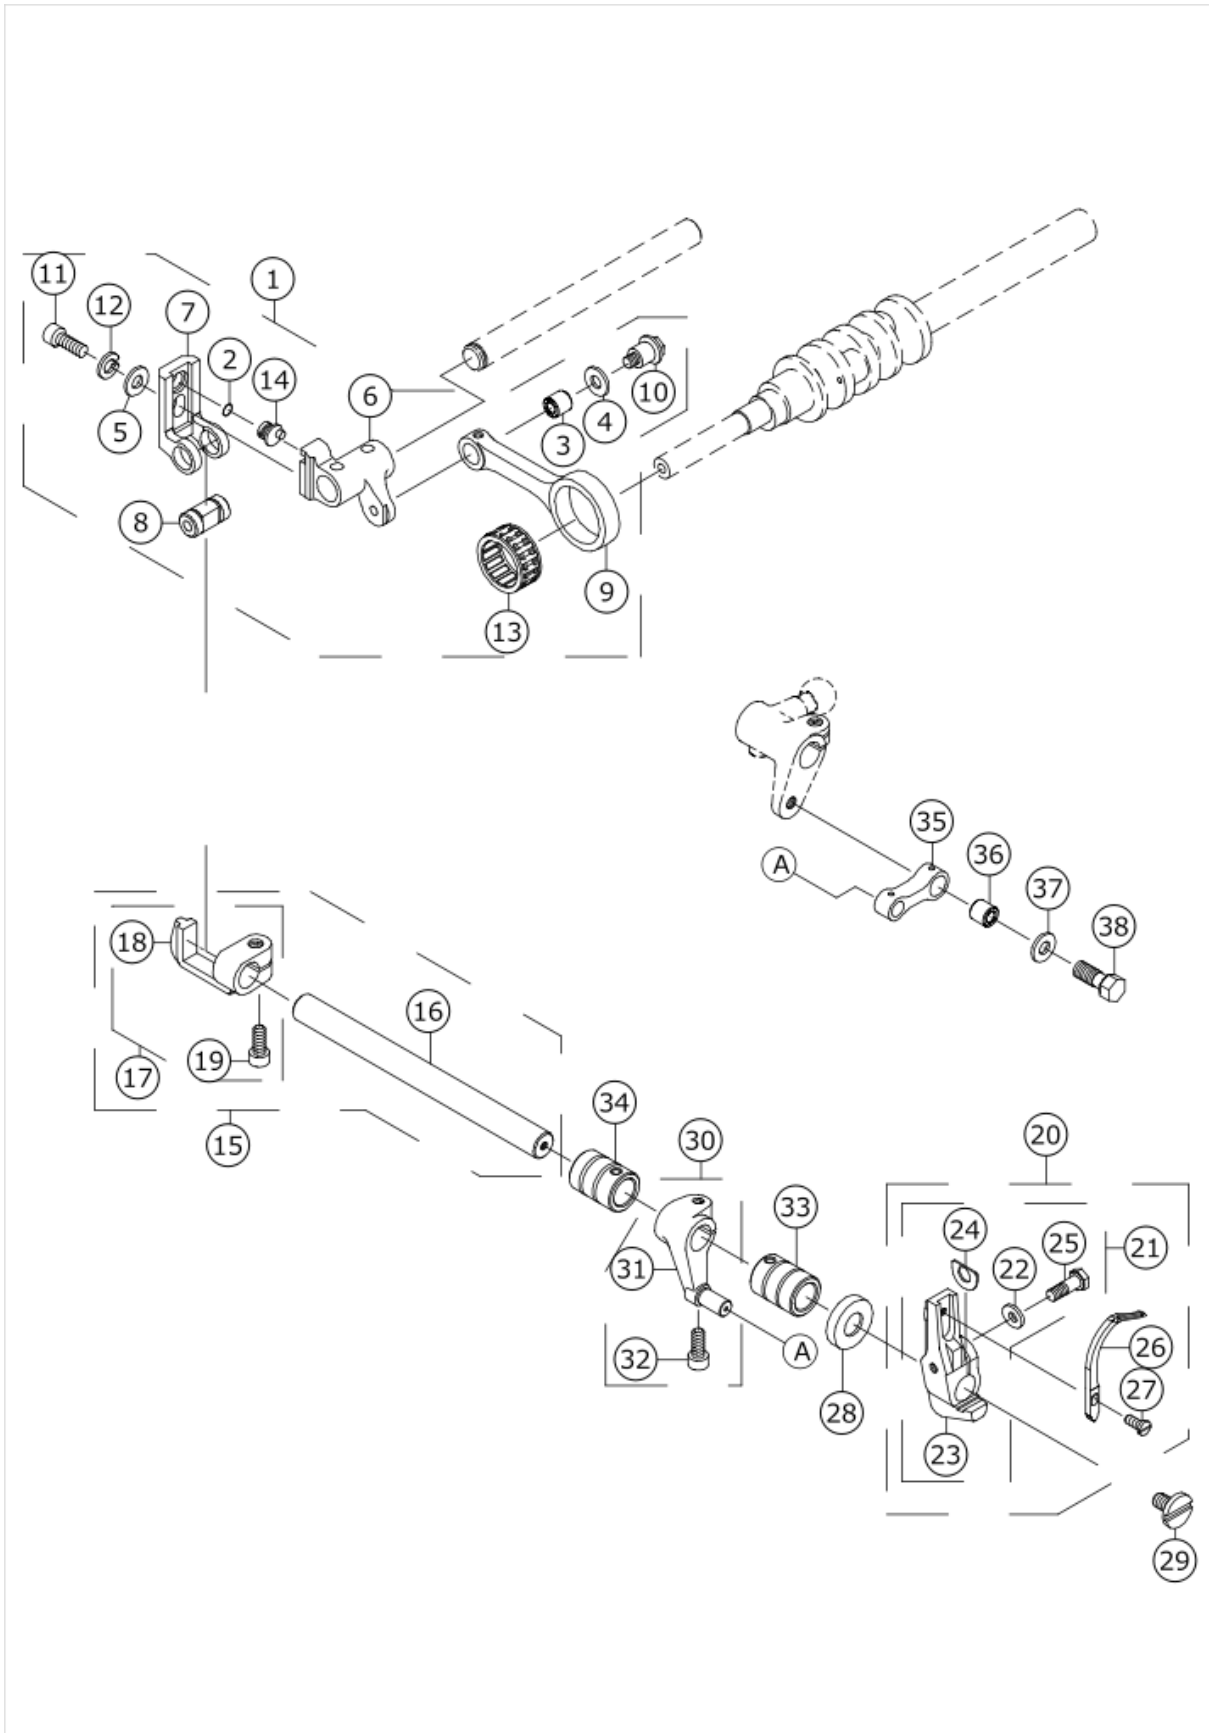

CHAIN LOOPER COMPONENTS (1)

No.	品番	品名	備考	子部品	消耗品	個数
1	70000479	CONNECTING ROD COMB.				1.00
2	70000139	O-RING		*		1.00
3	70000317	BUSHING		*		1.00
4	70000346	GASKET		*		1.00
5	70000357	WASHER		*		1.00
6	70000463	ADJUSTING SEAT		*		1.00
7	70000464	ADJUSTING SEAT		*		1.00
8	70000467	SHAFT		*		1.00
9	70000478	CONNECTING ROD		*		1.00
10	70000514	E_SCREW		*		1.00
11	70000561	E_SCREW		*		1.00
12	70000616	WASHER		*		1.00
13	70000697	BEARING		*		1.00
14	70000703	ECCENTRIC		*		1.00
15	70000465	SLIDE BLOCK GUIDE				1.00
16	70000461	SHAFT		*		1.00
17	70000466	SLIDE BLOCK GUIDE		*		1.00
18	70000462	SLIDE BLOCK GUIDE		*		1.00
19	70000590	M_SCREW		*		1.00
20	70000475	LOOPER COMB.				1.00
21	70000476	LOOPER HOLDER		*		1.00
22	70000351	WASHER		*		1.00
23	70000474	LOOPER HOLDER		*		1.00
24	70000380	GASKET		*		1.00
25	70000531	E_SCREW		*		1.00
26	70000473	LOOPER		*		1.00
27	70000508	E_SCREW		*		1.00
28	70000270	OIL SEAL				1.00
29	70000525	SCREW				1.00
30	70000471	LOOPER CONNECTING ROD				1.00
31	70000470	LOOPER CONNECTING ROD		*		1.00
32	70000590	M_SCREW		*		1.00
33	70000477	BUSHING				1.00
34	70000410	BUSHING				1.00
35	70000472	CONNECTING ROD				1.00
36	70000317	BUSHING				1.00
37	70000346	GASKET				1.00
38	70000514	E_SCREW				1.00