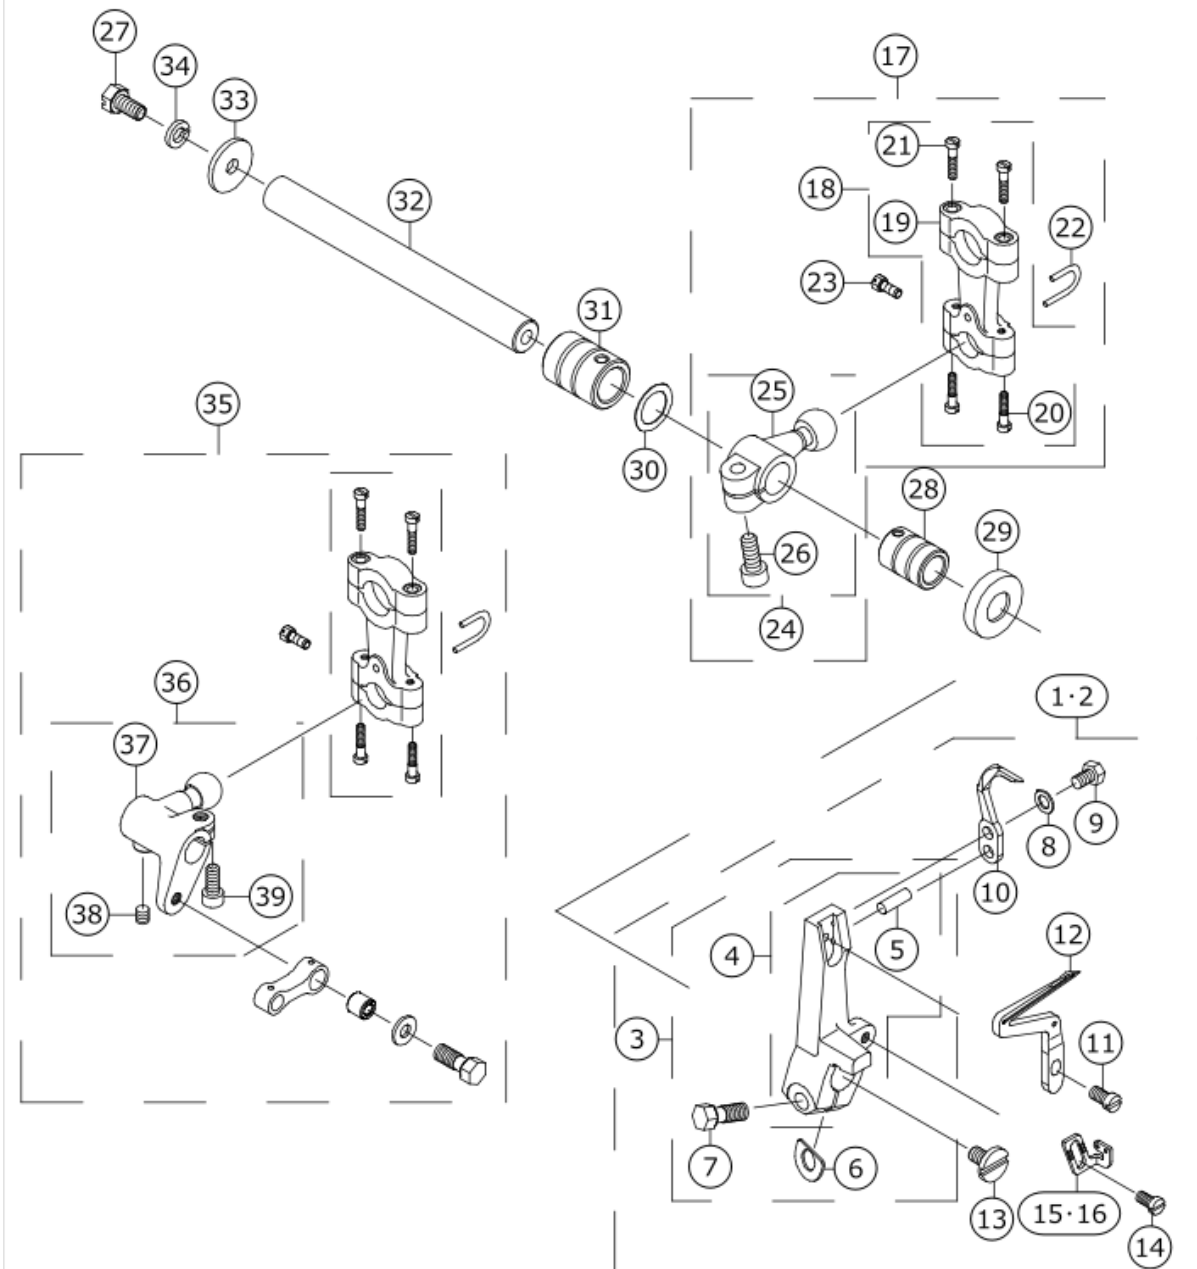

LOWER LOOPER COMPONENTS

MODEL	04D/14D	16D/43D	16D-50H
PARTS NO		15	16
		1	2
		25	37
			38
		24	36
		17	35