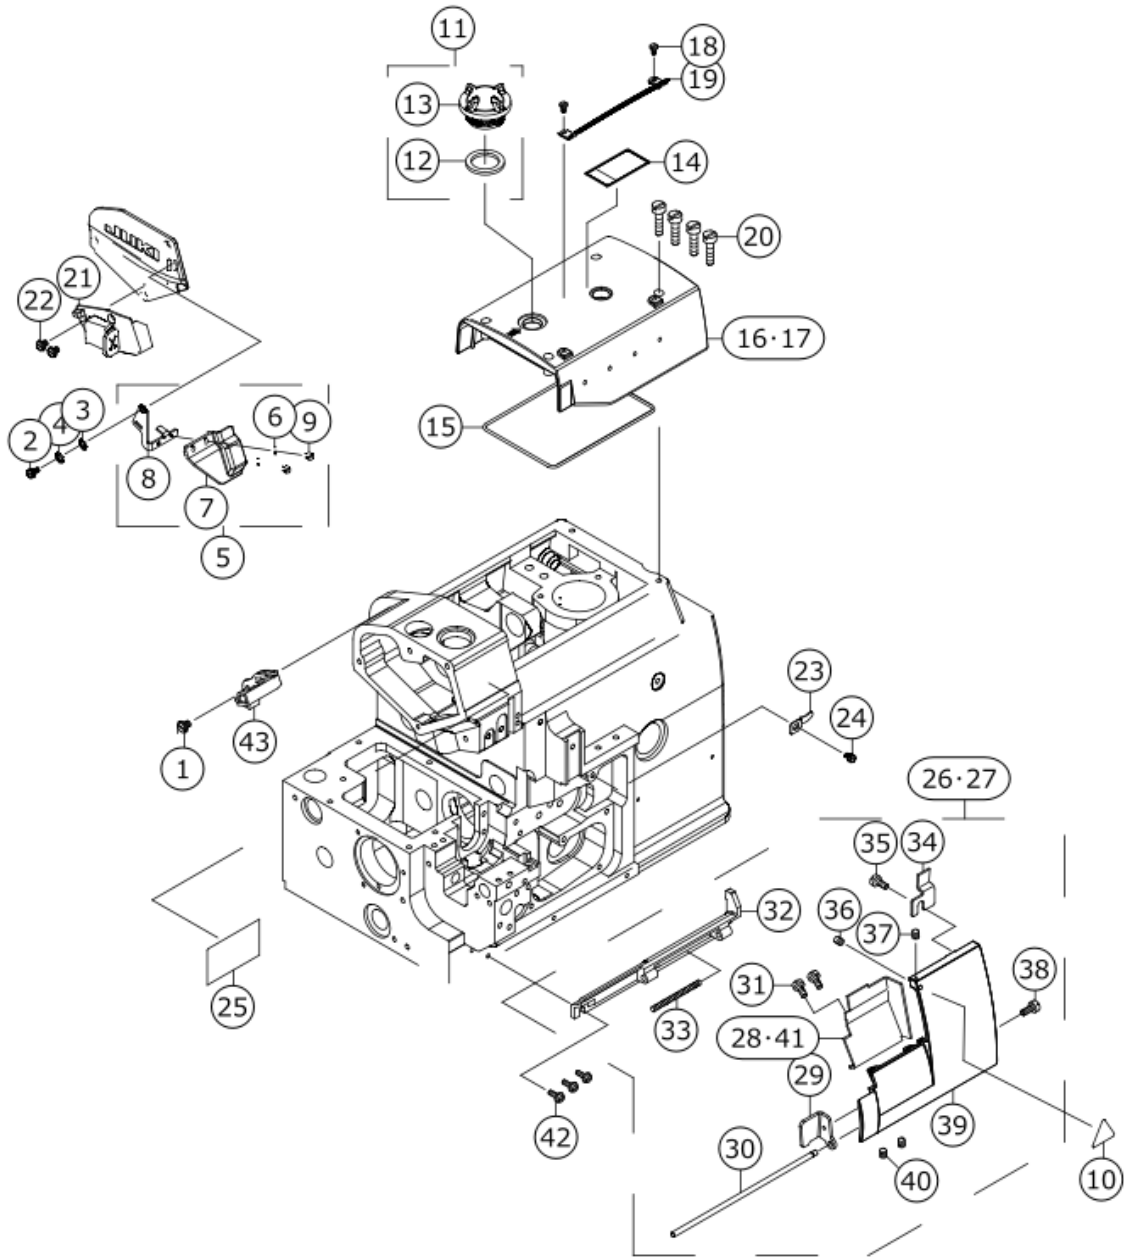

MISCELLANEOUS COVER COMPONENTS (3)

MODEL	04D/14D	16D/43D
PARTS NO	28	41
	26	27