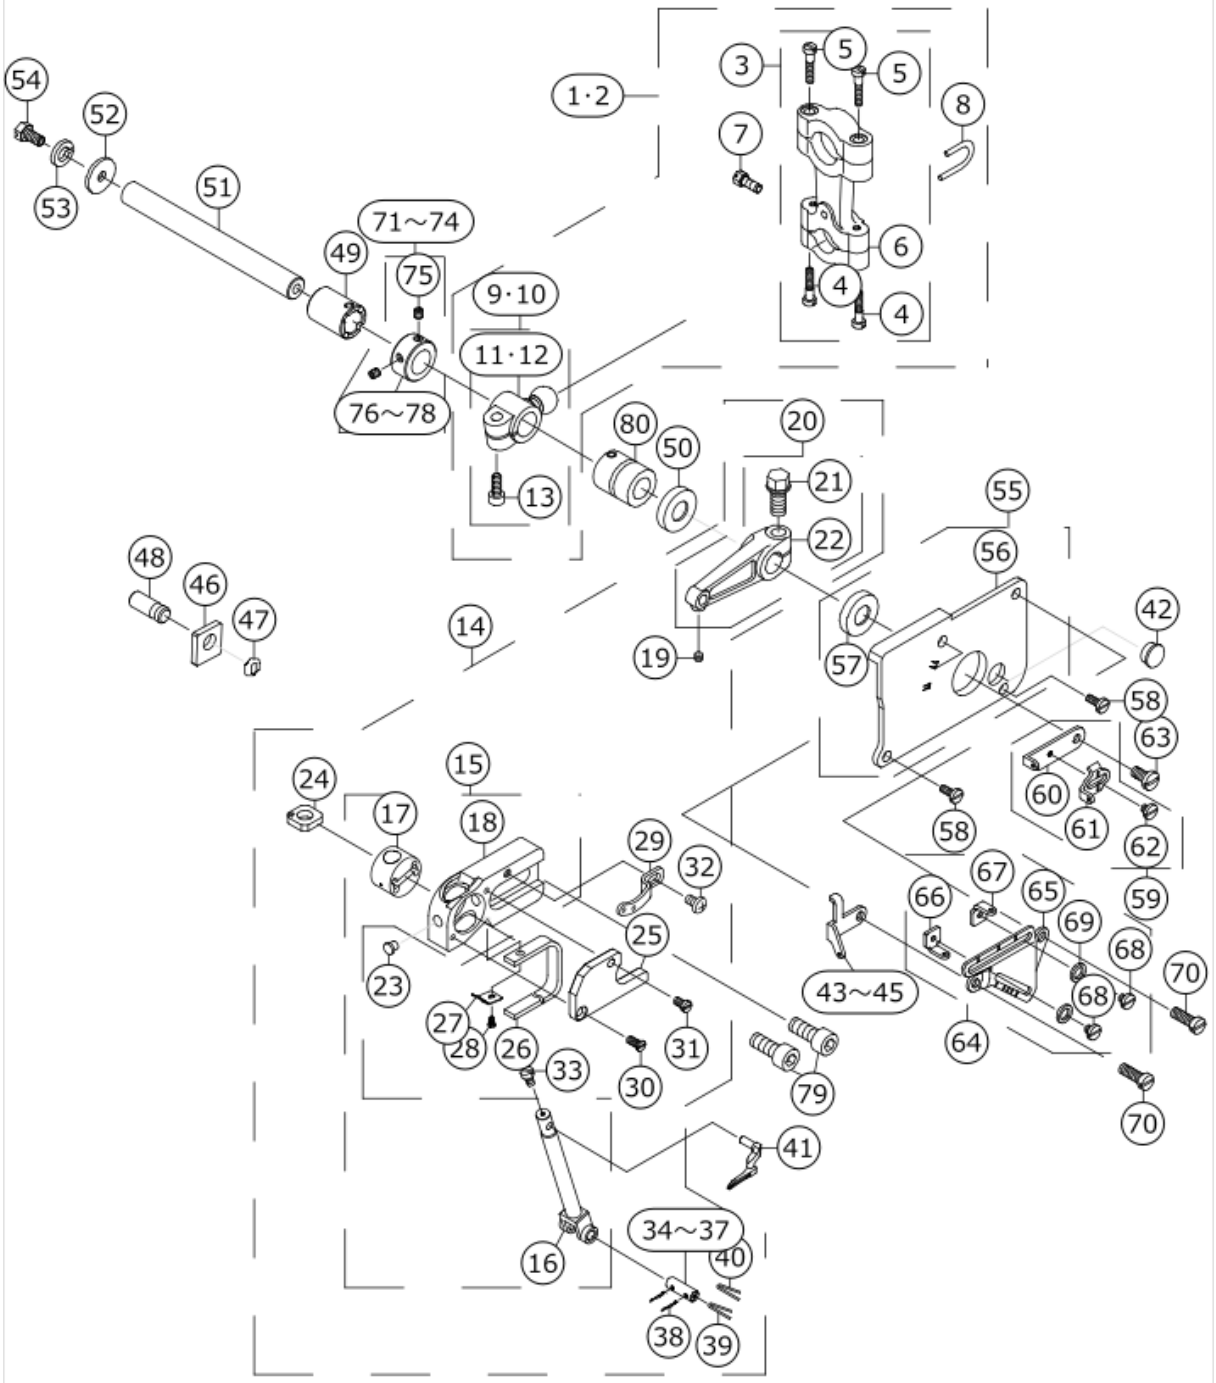

UPPER LOOPER COMPONENTS

MODEL	04D/16D	14D/43D	14D-44H	16D-50H
PARTS NO	74	73	71	(72) + (73)
	12	11	11	12
	10	9	9	10
	2	1	1	2
		43	44	45