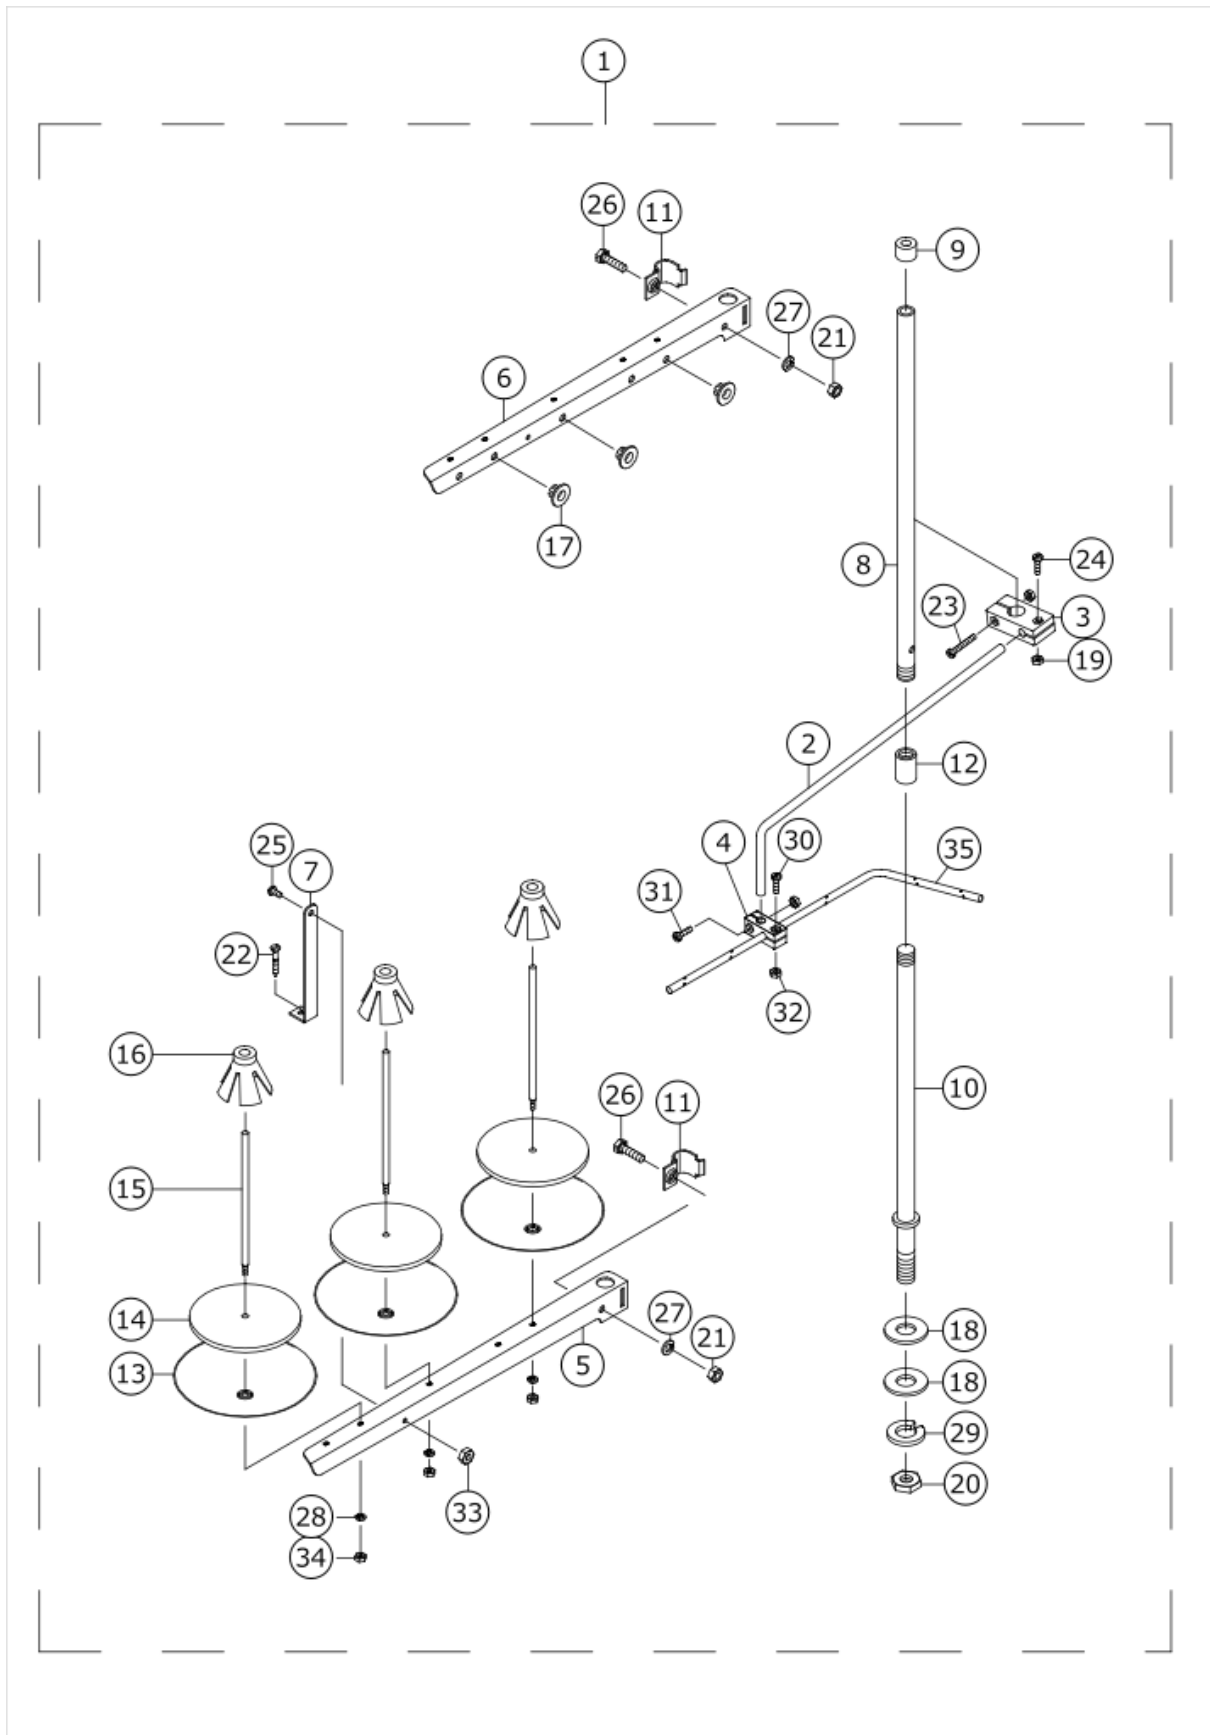

THREAD STAND COMPONENTS (FOR MO-6804D)

No.	品番	品名	備考	子部品	消耗品	個数
1	40179483	THREAD STAND COMB.				1.00
2	70000179	THREAD GUIDE BAR		*		1.00
3	70000180	FIXED SEAT		*		1.00
4	70000181	FIXED SEAT		*		1.00
5	70000182	THREAD GUIDE BAR		*		1.00
6	70000183	THREAD GUIDE BAR		*		1.00
7	70000186	SUPPORTER		*		1.00
8	70000188	THREAD STAND ROD		*		1.00
9	70000189	THREAD STAND COVER		*		1.00
10	70000190	THREAD STAND ROD		*		1.00
11	70000191	FIXED PLATE		*		2.00
12	70000192	CONNECTING LOOP		*		1.00
13	70000215	COILING SEAT		*		3.00
14	70000216	SPONGY CUSHION		*		3.00
15	70000217	CONNECTING LOOP		*		3.00
16	70000218	THREAD STEADY BALL SEAT		*		3.00
17	70000219	PLUG		*		3.00
18	70000354	WASHER		*		2.00
19	70000454	NUT		*		2.00
20	70000455	NUT		*		1.00
21	70000456	NUT		*		2.00
22	70000547	E_SCREW		*		1.00
23	70000579	M_SCREW		*		1.00
24	70000580	M_SCREW		*		1.00
25	70000581	M_SCREW		*		1.00
26	70000589	M_SCREW		*		2.00
27	70000611	WASHER		*		2.00
28	70000615	WASHER		*		3.00
29	70000618	WASHER		*		1.00
30	70000580	M_SCREW		*		1.00
31	70000580	M_SCREW		*		1.00
32	70000454	NUT		*		2.00
33	70000454	NUT		*		1.00
34	70000454	NUT		*		3.00
35	70000178	THREAD GUIDE PLATE		*		1.00