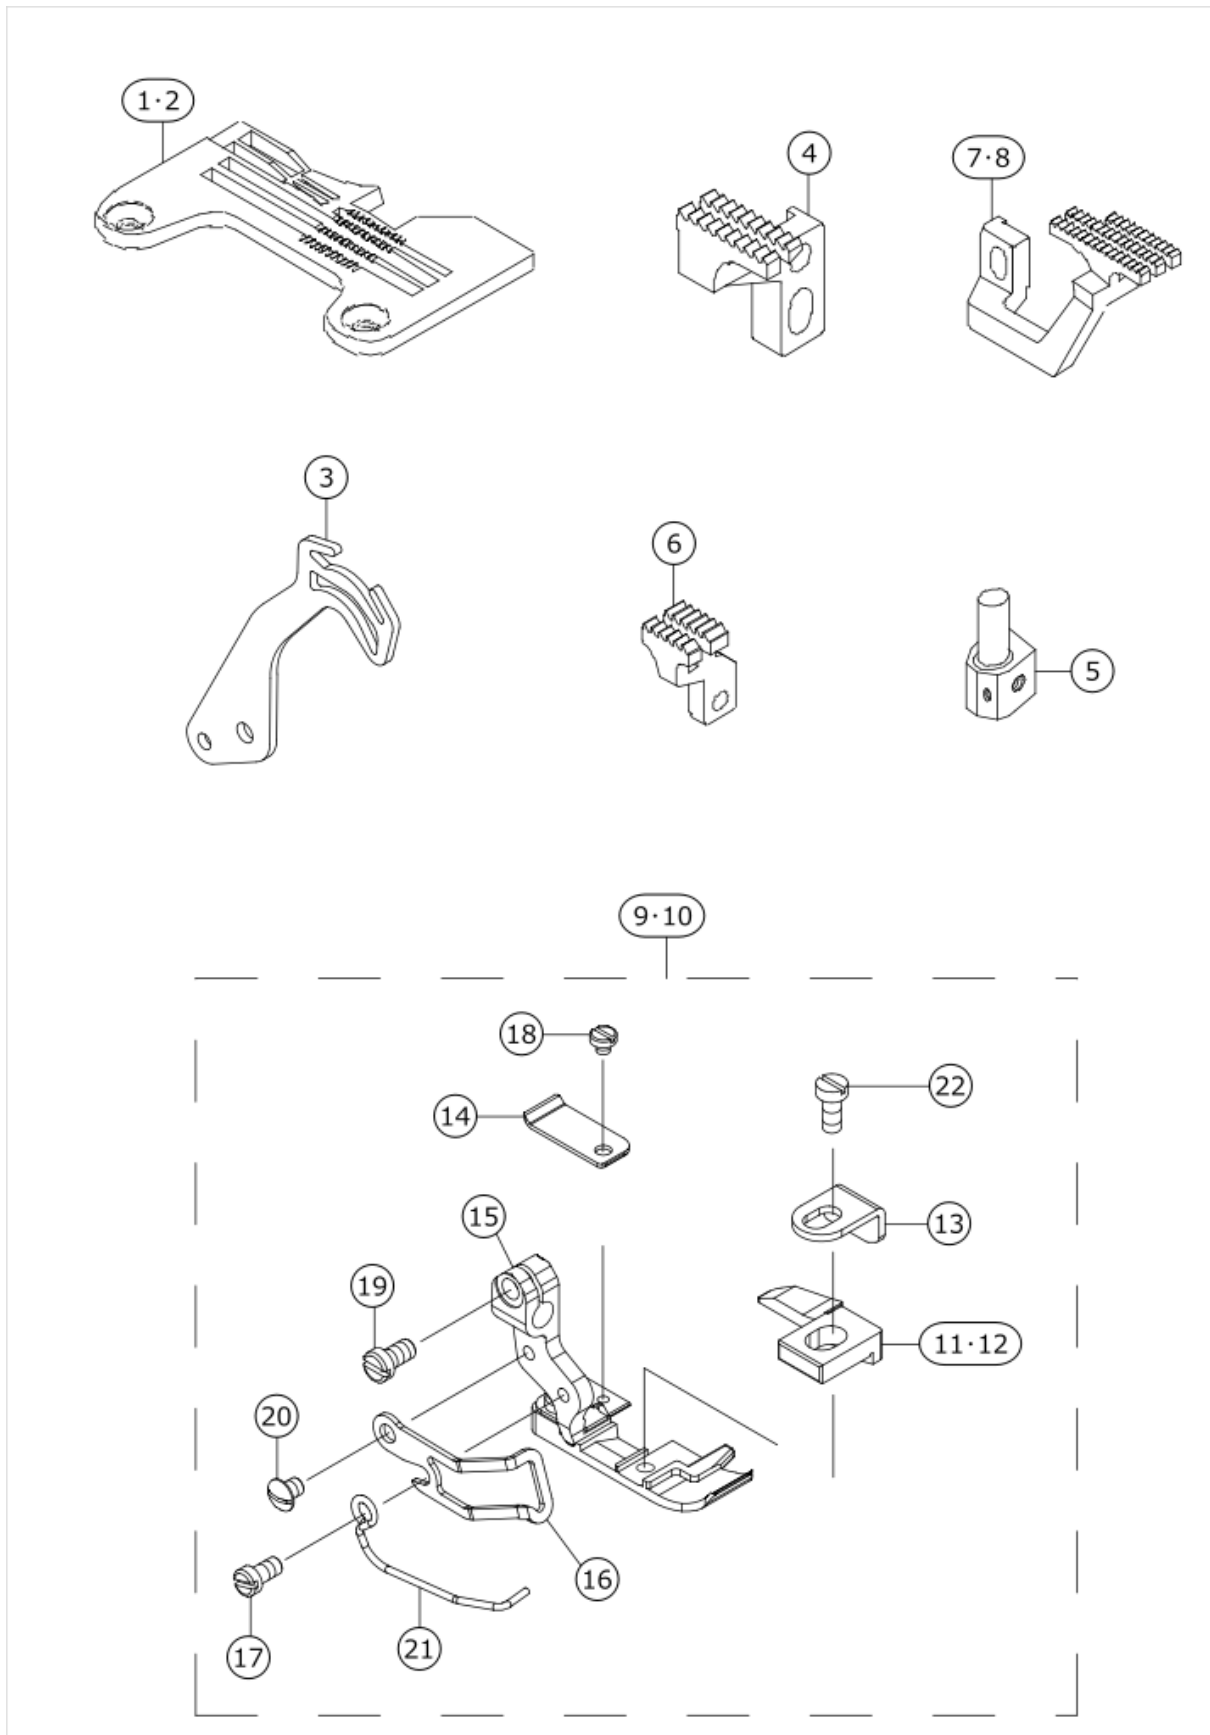

30P COMPONENTS

No.	品番	品名	備考	子部品	消耗品	個数
1	40164048	THROAT PLATE	FOR 14D-BE6-30P			1.00
2	40164047	THROAT PLATE	FOR 14D-BB6-30P			1.00
3	40164056	THREAD TAKE-UP LEVER	FOR 14D-BE6-30 P/14D-BB6-30P			1.00
4	40164050	FEED DOG	FOR 14D-BE6-30 P/14D-BB6-30P			1.00
5	40164055	NEEDLE CLAMP	FOR 14D-BE6-30 P/14D-BB6-30P			1.00
6	40164051	FEED DOG	FOR 14D-BE6-30 P/14D-BB6-30P/ 16D-DE4-30P			1.00
7	40164044	FEED DOG	FOR 14D-BE6-30P			1.00
8	40164046	FEED DOG	FOR 14D-BB6-30P			1.00
9	40164021	PRESSER FOOT ASM.	FOR 14D-BE6-30P			1.00
10	40164020	PRESSER FOOT ASM.	FOR 14D-BB6-30P			1.00
11	40164024	STITCH TONGUE	FOR 14D-BE6-30P	*		1.00
12	40164023	STITCH TONGUE	FOR 14D-BB6-30P	*		1.00
13	40164053	PRESSER FOOT 514_30P	FOR 14D-BE6-30 P/14D-BB6-30P	*		1.00
14	40164026	REAR PRESSER FOOT	FOR 14D-BE6-30 P/14D-BB6-30P	*		1.00
15	40164027	PRESSER FOOT HINGE	FOR 14D-BE6-30 P/14D-BB6-30P	*		1.00
16	40164041	FINGER GUARD	FOR 14D-BE6-30 P/14D-BB6-30P	*		1.00
17	70000500	E_SCREW	FOR 14D-BE6-30 P/14D-BB6-30P	*		1.00
18	70000496	E_SCREW	FOR 14D-BE6-30 P/14D-BB6-30P	*		1.00
19	70000505	E_SCREW	FOR 14D-BE6-30 P/14D-BB6-30P	*		1.00
20	70000538	E_SCREW	FOR 14D-BE6-30 P/14D-BB6-30P	*		1.00
21	40164028	PRESSER FOOT ARM SPRING	FOR 14D-BE6-30 P/14D-BB6-30P	*		1.00
22	70000558	E_SCREW	FOR 14D-BE6-30 P/14D-BB6-30P	*		1.00