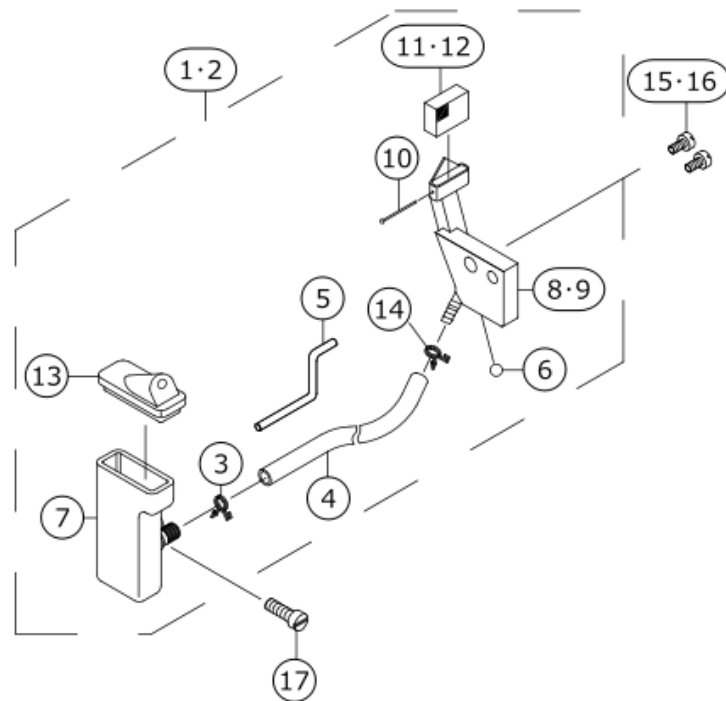

NEEDLE COOLER UNIT COMPONENTS

MODEL	04D/14D	16D/43D
PARTS NO	11	12
	8	9
	1	2
	15	16