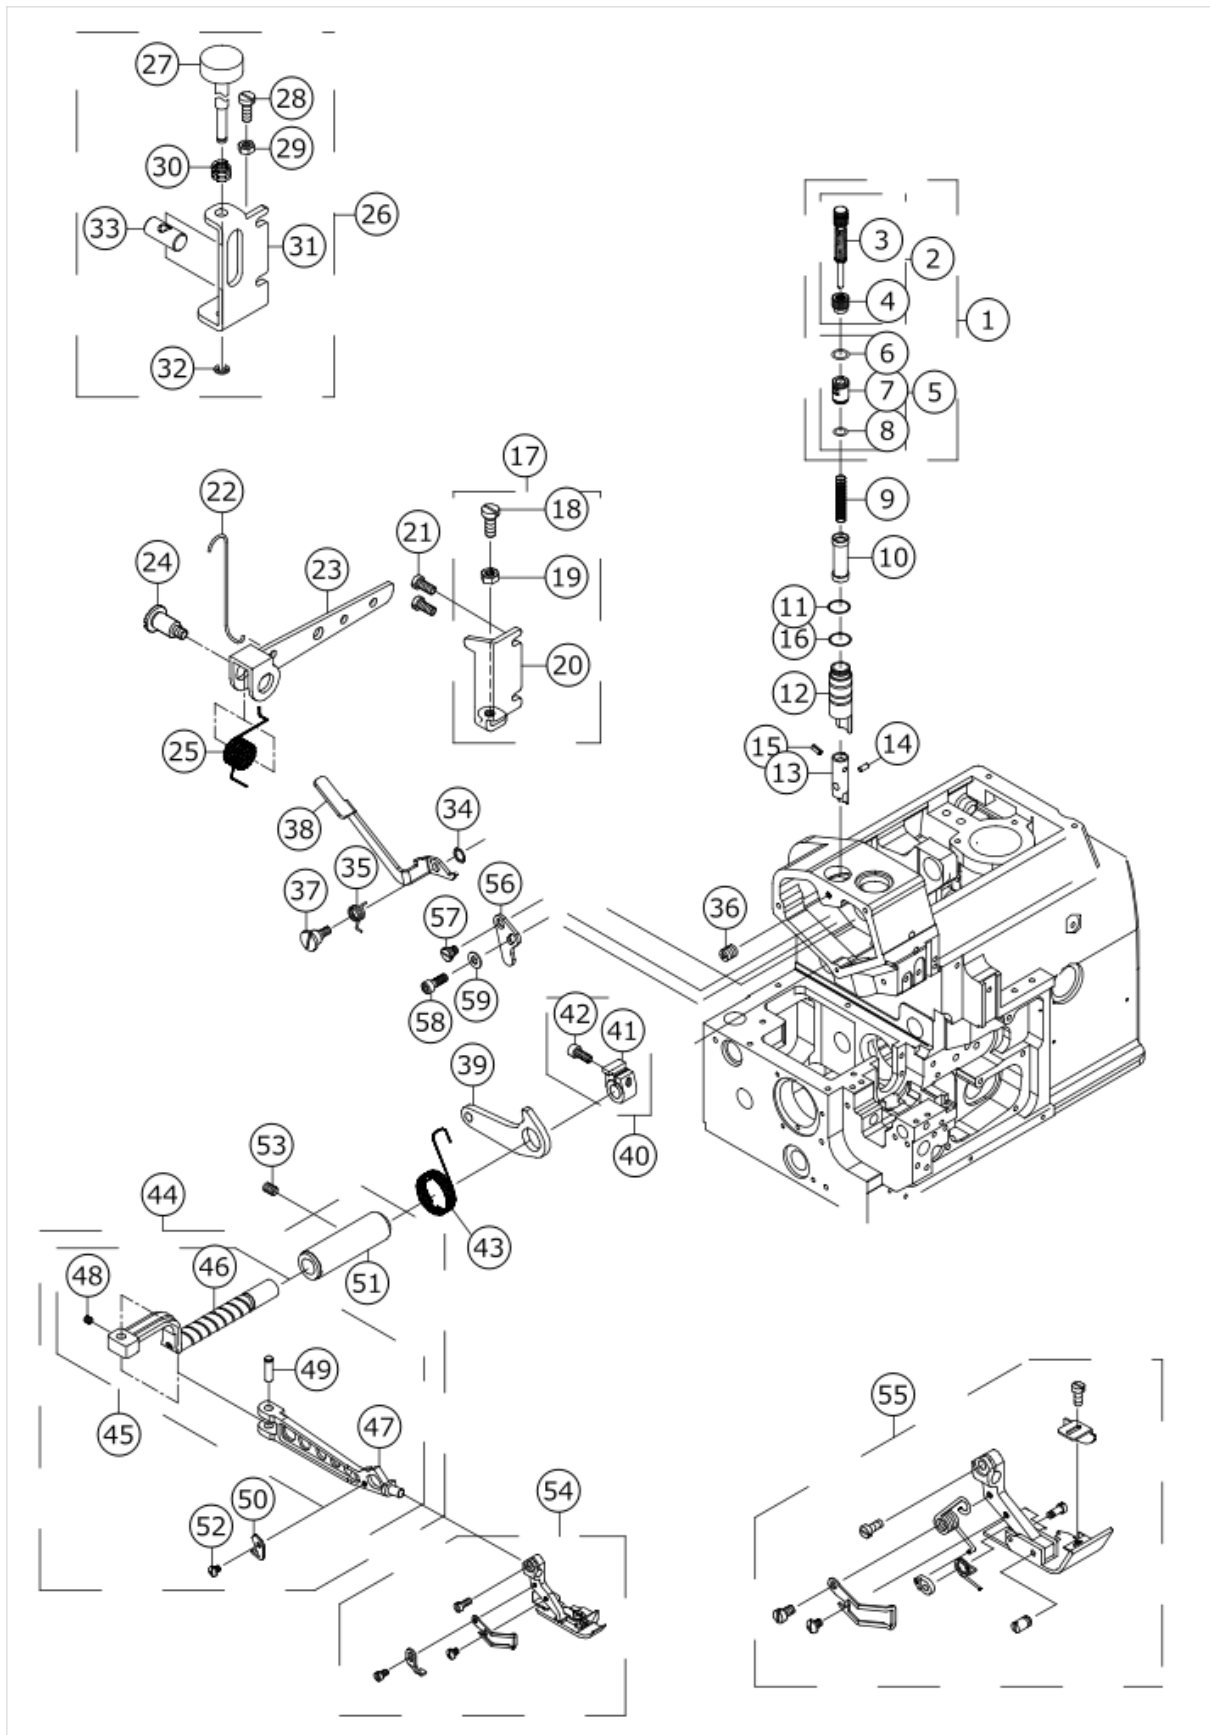

PRESSER FOOT COMPONENTS

No.	品番	品名	備考	子部品	消耗品	個数
1	40159745	SCREW ROD COMB.				1.00
2	40159746	SCREW ROD COMB.		*		1.00
3	40159741	SCREW ROD		*		1.00
4	40159742	NUT		*		1.00
5	40159744	FIXED BUTTON		*		1.00
6	70000141	O-RING		*		1.00
7	40159743	FIXED BUTTON		*		1.00
8	70000142	O-RING		*		1.00
9	70000608	SPRING				1.00
10	40159753	THIMBLE				1.00
11	70000142	O-RING				1.00
12	40170670	PRESSER FOOT ARM				1.00
13	70000309	SLIDER				1.00
14	70000664	SHAFT				1.00
15	70000669	PIN				1.00
16	70000141	O-RING				1.00
17	70000293	SUPPORTER				1.00
18	70000584	M_SCREW		*		1.00
19	70000458	NUT		*		1.00
20	70000292	STOPPER		*		1.00
21	70000515	E_SCREW				2.00
22	70000294	HOOK BAR				1.00
23	70000295	PRESSER FOOT ARM				1.00
24	70000592	M_SCREW				1.00
25	70000604	SPRING				1.00
26	40159749	SUPPORTER	OPTIONAL PARTS			1.00
27	40159703	ADJUSTING SCREW		*		1.00
28	70000584	M_SCREW		*		1.00
29	70000458	NUT		*		1.00
30	40159704	SPRING		*		1.00
31	40159748	STOPPER		*		1.00
32	70000131	E_CIRCLIPS		*		1.00
33	40159750	BLOCK		*		1.00
34	70000355	WASHER				1.00
35	40159754	SPRING				1.00
36	70000522	E_SCREW				1.00
37	70000528	E_SCREW				1.00
38	40159752	LEVER				1.00
39	70000291	DRAG LINK				1.00
40	70000302	COLLAR				1.00
41	70000301	COLLAR		*		1.00
42	40159751	M_SCREW		*		1.00
43	70000605	SPRING				1.00
44	40178006	PRESSER FOOT SEAT COMB.				1.00
45	40178007	PRESSER BAR COMB.		*		1.00
46	40172530	PRESSER FOOT LIFTING LEVER		*		1.00
47	70000297	PRESSER FOOT ARM		*		1.00
48	70000566	M_SCREW		*		1.00
49	70000673	SHAFT		*		1.00
50	70000176	KNIFE		*		1.00