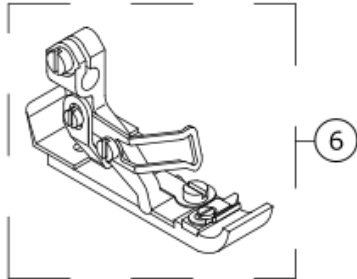

TAPE INSERTION COMPONENTS