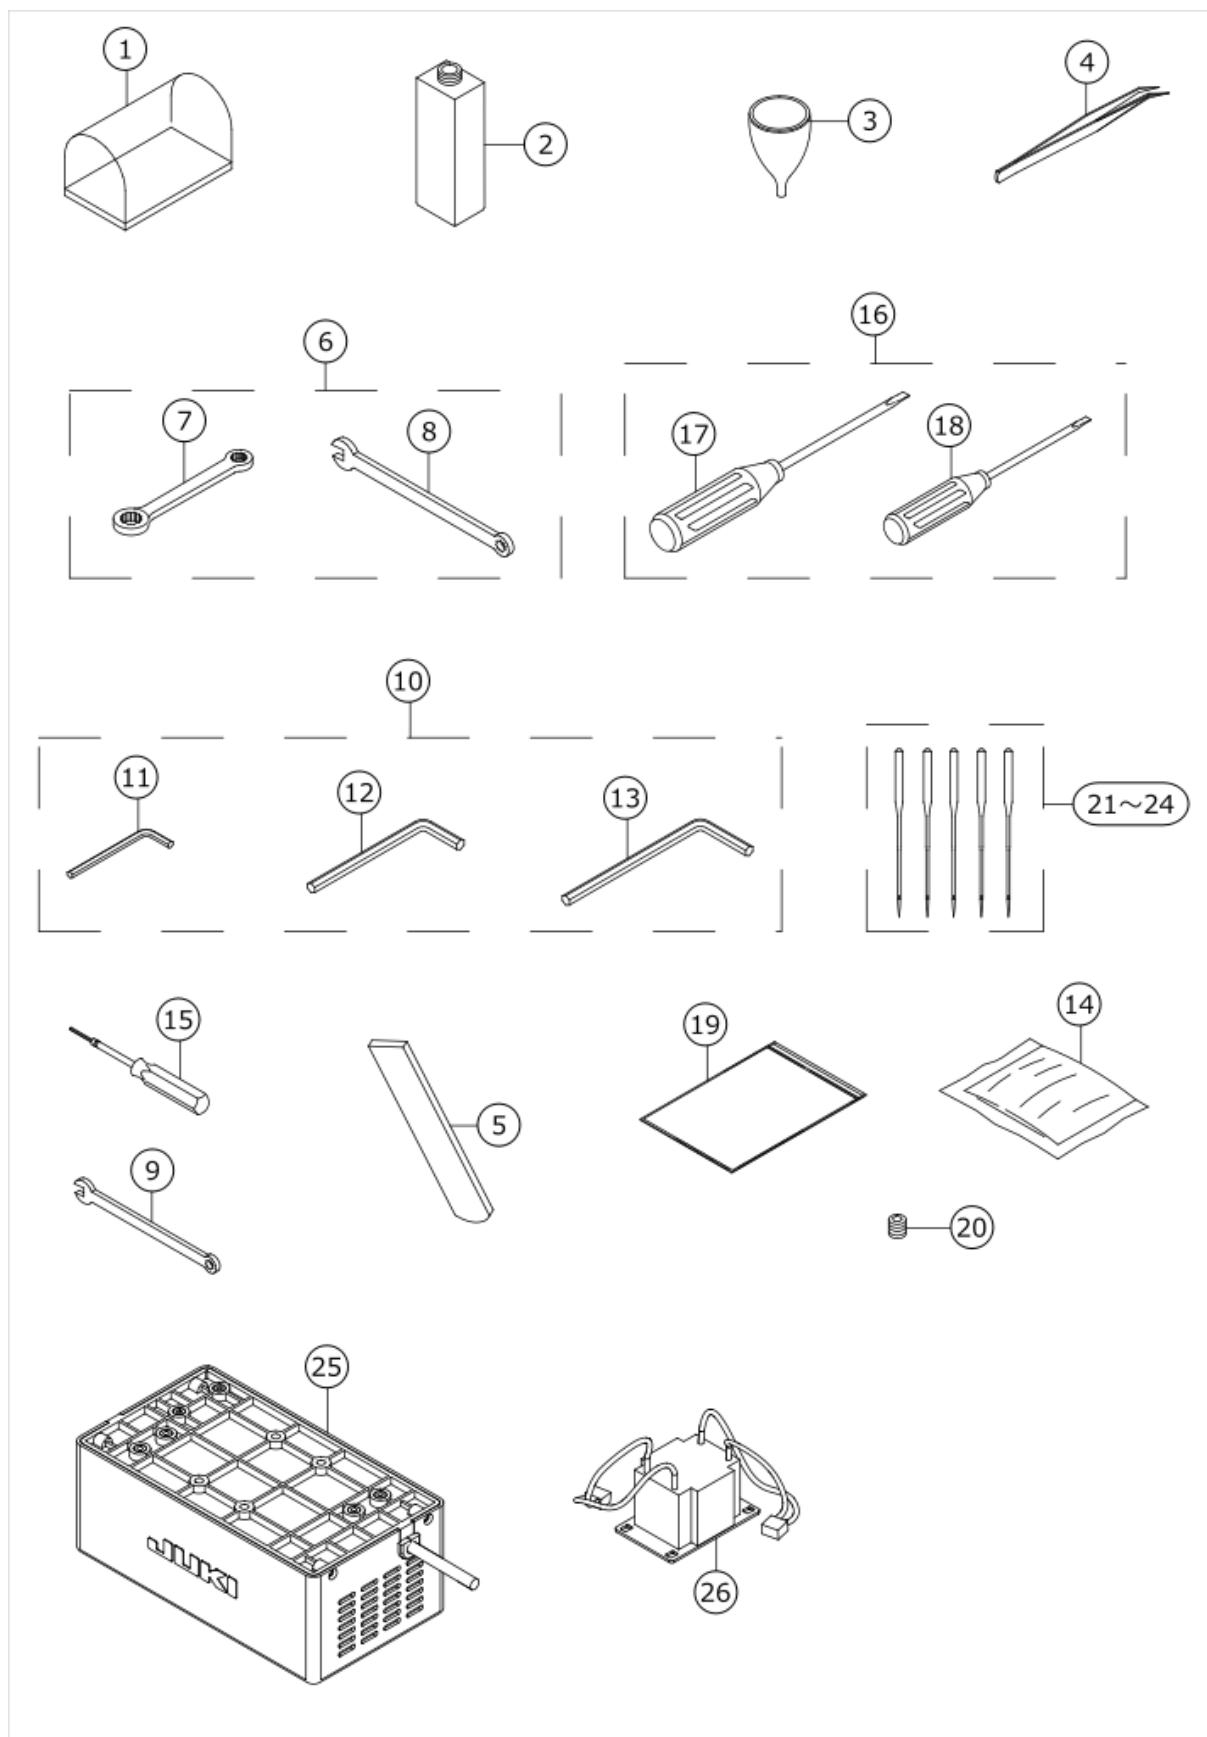

ACCESSORIES PARTS COMPONENTS

No.	品番	品名	備考	子部品	消耗品	個数
1	40235247	HEAD COVER				1.00
2	40159785	SEWING OIL J18(3)				1.00
3	70000757	FUNNEL				1.00
4	70000759	TWEEZERS				1.00
5	70000399	KNIFE				1.00
6	40159796	SPANNER COMB.				1.00
7	40159794	RING SPANNER		*		1.00
8	40159795	SPANNER		*		1.00
9	40171278	RING SPANNER				1.00
10	40159793	HEXAGONAL ROD SPANNER KEY COMB.				1.00
11	40159789	HEXAGONAL ROD SPANNER KEY		*		1.00
12	40159790	HEXAGONAL ROD SPANNER KEY		*		1.00
13	40159791	HEXAGONAL ROD SPANNER KEY		*		1.00
14	70000763	DESICCATIVE				1.00
15	70000758	HEXAGON SCREWDRIVER				1.00
16	40159792	SCREW DRIVER COMB.				1.00
17	40159787	SCREW DRIVER		*		1.00
18	40159788	SCREW DRIVER		*		1.00
19	70000761	TOOL BAG				1.00
20	70000498	E_SCREW				1.00
21	MDC270B1100	NEEDLE DCX27 #11				5.00
22	MDC270B0900	NEEDLE DCX27 #9	FOR 14D-24H			5.00
23	MDC270B1400	NEEDLE DCX27 #14	FOR 14D-44H/43D			5.00
24	MDC270B1600	NEEDLE DCX27 #16	FOR 16D-50H			5.00
25	40242705	REACTOR_COVER_CABLE_SET_DD	TYPE CE			1.00
26	40242703	REACTOR_DD	TYPE CE			1.00