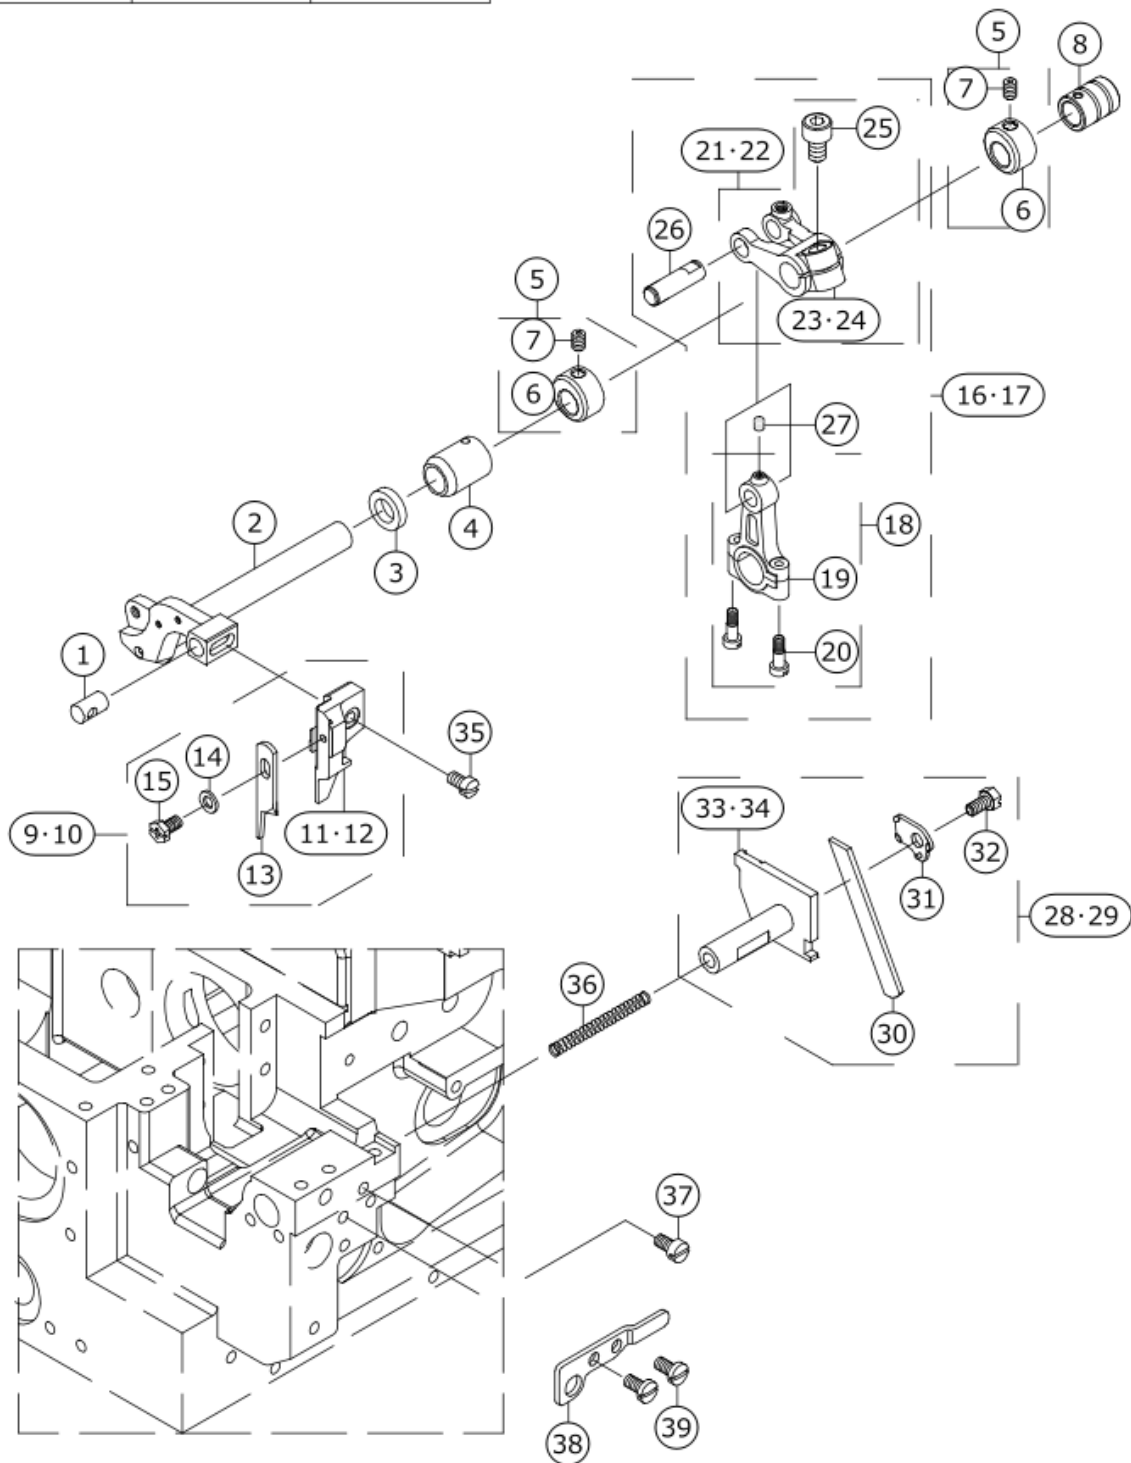

KNIFE COMPONENTS

MODEL	04D/14D	16D/43D
PARTS NO	23	24
	21	22
	16	17
	11	12
	9	10
	33	34
	28	29